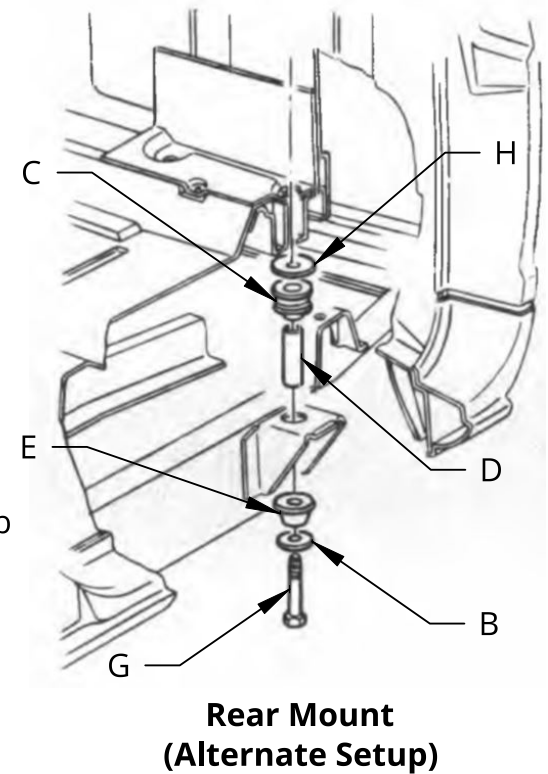

**United Pacific**

No.	DESCRIPTION	QTY in Kit
A	9/16"-12 x 6" LONG HEX BOLT	2
B	2" OD FLAT WASHER	8
C	3" OD RUBBER MOUNT	4
D	2.3" LONG STEEL SLEEVE	4
E	2.4" OD RUBBER CONE	4
F	9/16"-12 NYLON INSERT LOCKNUT	2
G	7/16"-14 x 5.5" LONG HEX BOLT	2
H	2.5" OD FLAT WASHER	2
I	7/16"-14 NYLON INSERT LOCKNUT	2

NOTE: Kit comes with additional pieces not needed for some applications.

Item No. C677204  
 Product Name: Cab Mounting Kit For  
 1967-72 Chevy & GMC 1/2 Ton Truck

Rev No. 06162021