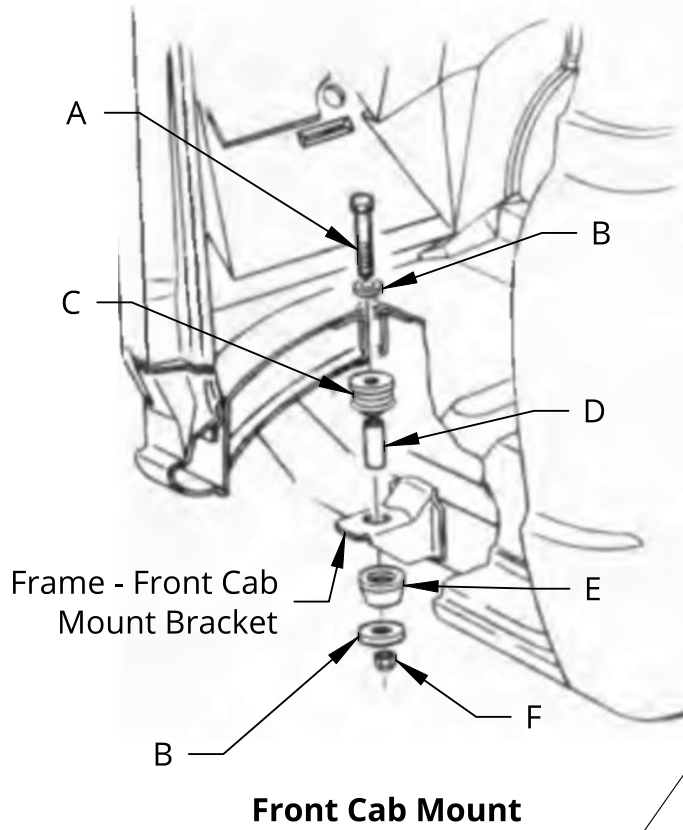

**United Pacific**

No.	DESCRIPTION	QTY in Kit
A	9/16"-12 x 6" LONG HEX BOLT	2
B	2" OD FLAT WASHER	8
C	3" OD RUBBER MOUNT	4
D	2.3" LONG STEEL SLEEVE	4
E	2.4" OD RUBBER CONE	4
F	9/16"-12 NYLON INSERT LOCKNUT	2
G	7/16"-14 x 5.5" LONG HEX BOLT	2
H	2.5" OD FLAT WASHER	2
I	7/16"-14 NYLON INSERT LOCKNUT	2

NOTE: Kit comes with additional pieces not needed for some applications.

Item No. C677204  
 Product Name: Cab Mounting Kit For  
 1967-72 Chevy & GMC 1/2 Ton Truck

Rev No. 06162021