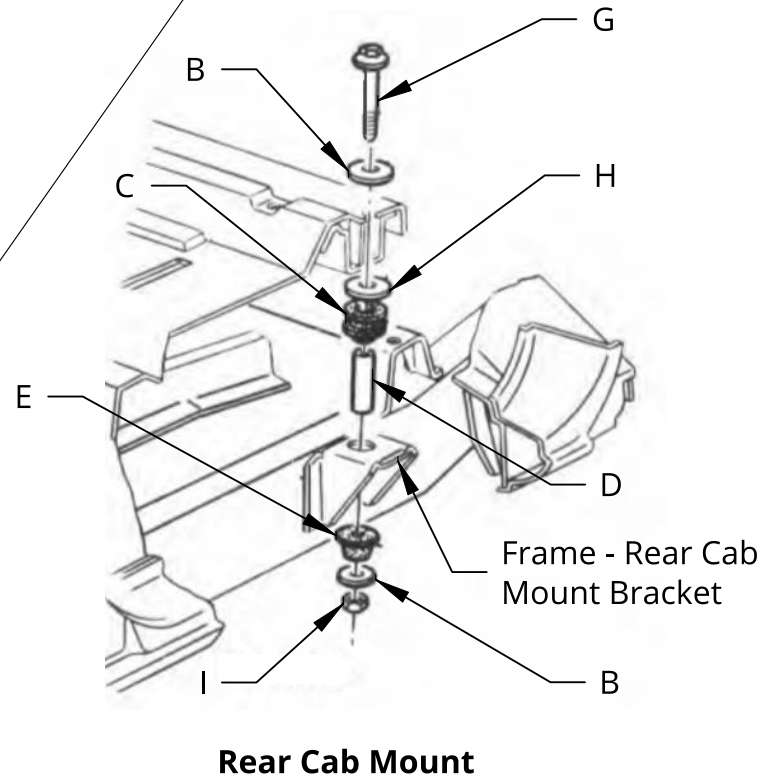

**United Pacific**

No.	DESCRIPTION	QTY in Kit
A	9/16"-12 x 6" LONG HEX BOLT	2
B	2" OD FLAT WASHER	8
C	3" OD RUBBER MOUNT	4
D	2.3" LONG STEEL SLEEVE	4
E	2.4" OD RUBBER CONE	4
F	9/16"-12 NYLON INSERT LOCKNUT	2
G	7/16"-14 x 5.5" LONG HEX BOLT	2
H	2.5" OD FLAT WASHER	2
I	7/16"-14 NYLON INSERT LOCKNUT	2

NOTE: Kit comes with additional pieces not needed for some applications.

Item No. C677204  
 Product Name: Cab Mounting Kit For  
 1967-72 Chevy & GMC 1/2 Ton Truck

Rev No. 06162021