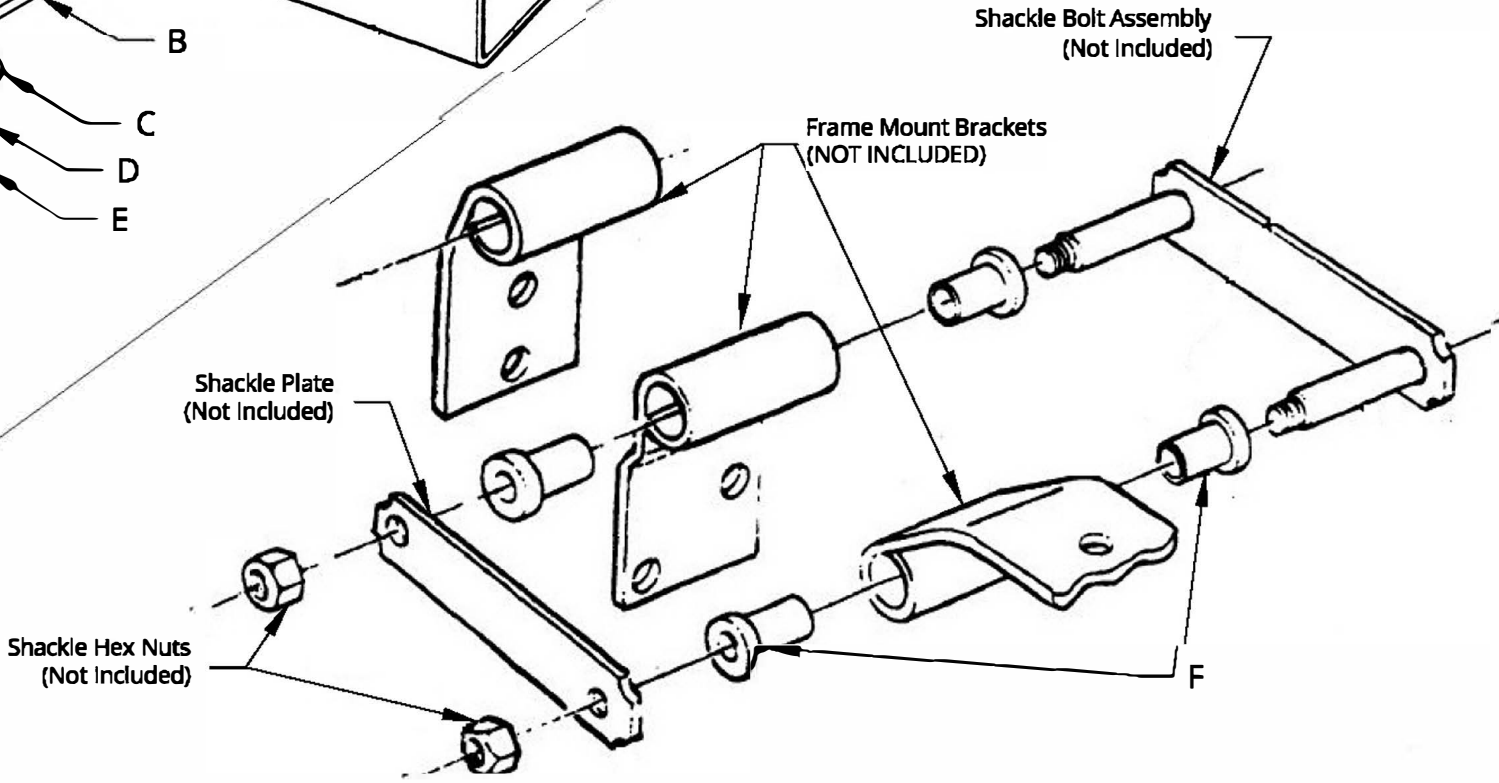

No.	Description	Qty Per Kit
A	7/16"-14, 3" Long Hex Bolt	2
B	5/16" Thick Rubber Square Pad	2
C	1-3/8" OD Flat Washer	2
D	Lock Washer	2
E	7/16"-14 Hex Nut	2
F	Shackle Rubber Bushing	8

FRONT CAB MOUNT EXPLODED VIEW

REAR CAB MOUNT SHACKLE EXPLODED VIEW

Item No. 110841
 Product Name: 1949-54 Chevy and GMC
 Truck Cab to Chassis Mounting Hardware Kit
 Rev No. 06292020