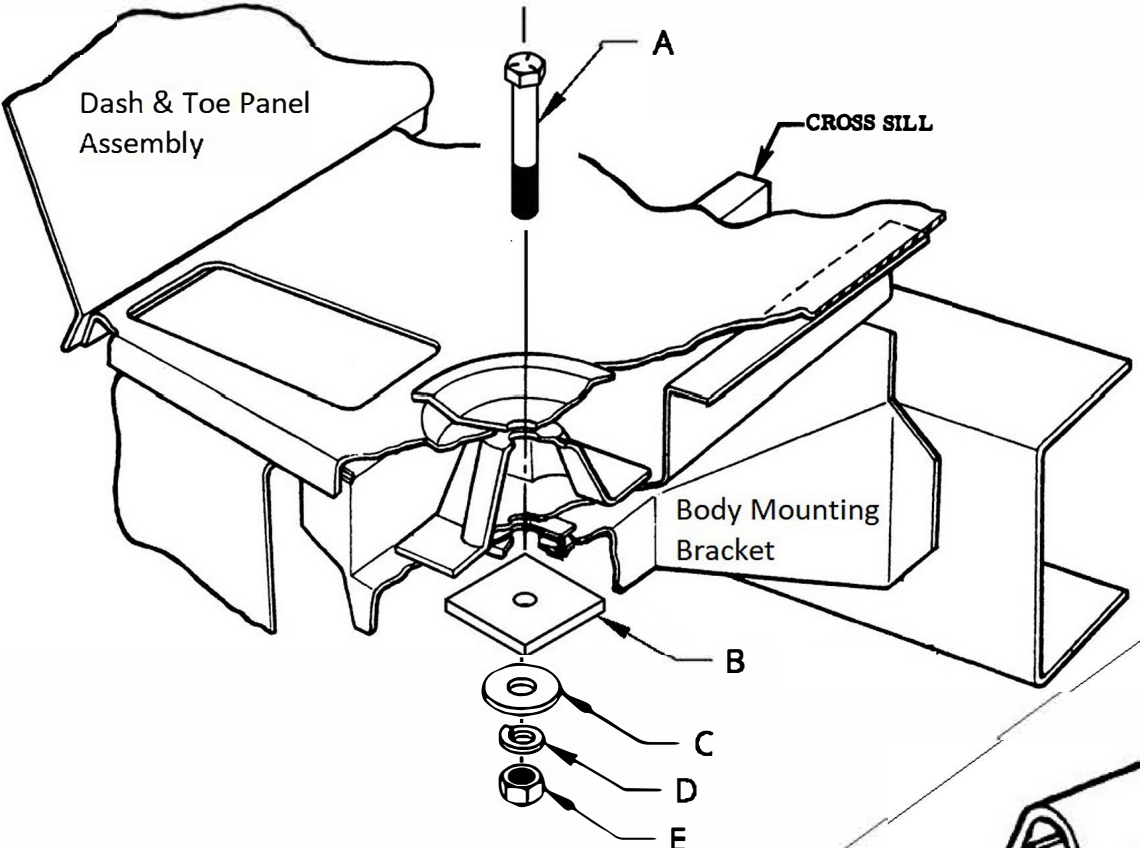

No.	Description	Qty Per Kit
A	7/16"-14, 3" Long Hex Bolt	2
B	5/16" Thick Rubber Square Pad	2
C	1-3/8" OD Flat Washer	2
D	Lock Washer	2
E	7/16"-14 Hex Nut	2
F	Shackle Rubber Bushing	8

FRONT CAB MOUNT EXPLODED VIEW

REAR CAB MOUNT SHACKLE EXPLODED VIEW

Item No. 110841
 Product Name: 1949-54 Chevy and GMC
 Truck Cab to Chassis Mounting Hardware Kit
 Rev No. 06292020