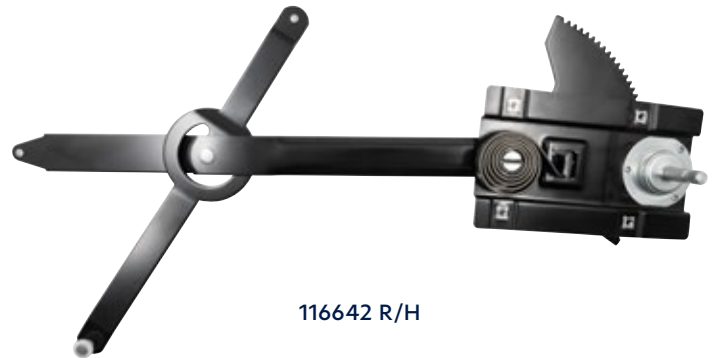

116642 R/H

BACK IN STOCK

Chrome Windshield Slide Arm Nut

1928-1932 Ford Car & 1928-1934 Pickup

- Brass die-cast with beautiful chrome plating
- Identical shape and size as the original

A8008 | Chrome Windshield Slide Arm Nut | 1 Pc. / Box

**CHROME
FINISH**