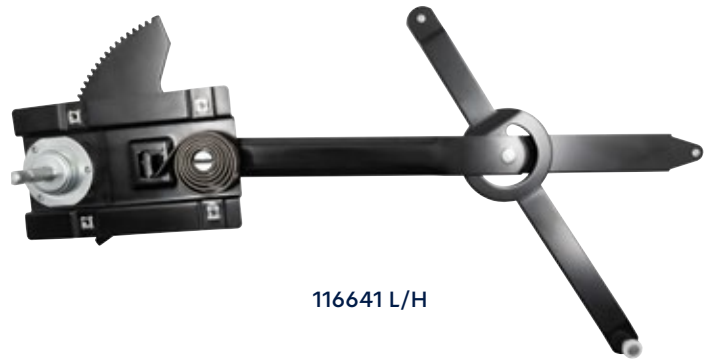

BACK IN STOCK

Window Regulator

1964-1966 Chevrolet & GMC Truck

- High strength steel stamping
- Black painted finish for corrosion resistance
- Includes counter balance spring and quality nylon rollers
- Sold individually, please specify left-hand or right-hand side

116641 | Window Regulator L/H | 1 Pc. / Box

116642 | Window Regulator R/H | 1 Pc. / Box

116641 L/H