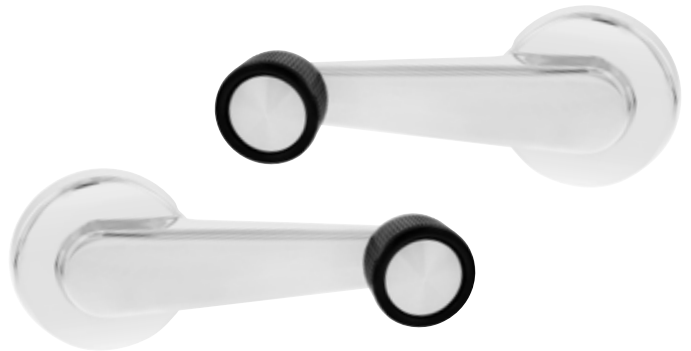

Window Crank Handle (Pair)

1981-1986 Chevrolet & GMC Truck

- Beautiful quality zinc casting handle
- Durable original style black plastic knob
- Easy installation with OE spec spline and retainer clip
- Also fits 1982-94 Suburban/S10/S15, and 1983-97 Blazer/Jimmy
- Main handle available in chrome plated or black painted finish

**CHROME
FINISH**

2 SOLD IN
PAIRS

**EASY
INSTALLATION**

111369

Chrome Window Crank Handle

2 Pcs. / Box