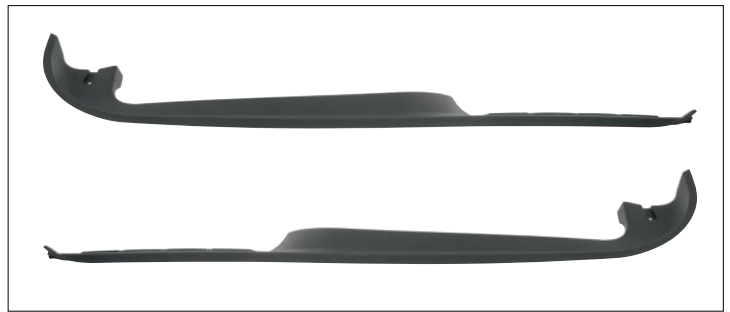

## DOOR SILL PLATES

### 1978-1989 Chevrolet & GMC Trucks

#### Door Sill Plates

##### 1978-1989 Chevrolet & GMC Trucks (Pair)

- Quality injection molded plastic for durability
- Replacement set for old worn out, broken, or missing door sill plates
- One piece design, reproduction of original trim for regular cab
- Direct replacement for OE #15594895.15594896
- Will not fit Scottsdale/SLX trim level trucks
- Will not fit GMT 400 trucks
- Sold in pairs