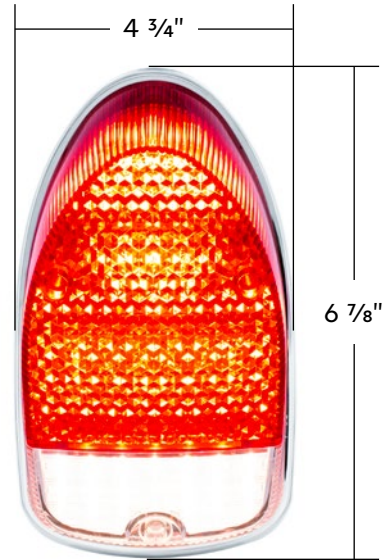

46 LED Tail Light With 20 LED Back-Up Light

1968-1970 Volkswagen Beetle

- 46 super bright red LED for tail light/stop light/turn signal
- 20 super bright white LED for backup light
- High quality polycarbonate red & clear lens
- Plug-n-play, fits in place of original lens without modification
- Easy electrical hook-up with male push-on terminals
- Includes stainless steel trim and mounting screws
- Requires use of load resistor to eliminate no-flash/hyper flashing, UP items #34205, 34235
- Wiring color code: **White**=Ground (-), **Black**=Tail Light (+), **Red**=Stop Light (+), **Yellow**=Turn (+), **Blue**=Back Up (+)

VTL6870LED | 46 LED TL W/ 20 LED Back-Up Light | 1 Pc. / Cbox

WELCOME TO YOUR
ALL-IN-ONE DEALER PORTAL
ONE-STOP ONLINE BUYING EXPERIENCE.

CONTACT US TO SIGN UP TODAY!

T 866.327.5288
F 888.986.6088
classic.upauto.com