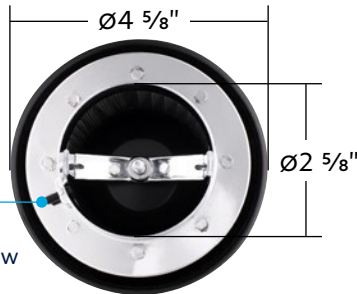

111162 | Black

1 Pc. / Box

4" Round Louvered Air Cleaner With 3-Wing Screw For Carburetors With 2-5/16" Neck - Black

- Classic louvered style cover with 3-wing top screw
- Paper filter element and stainless steel clamp included
- Finished with black EDP protective coating
- Fits 2-5/16" carburetor such as early two barrel Rochester
- Replacement filter available separately, no. A6216-4

111163 | Black

1 Pc. / Box

4" Round Short Neck Louvered Air Cleaner For Carburetors With 2-5/8" Neck - Black

- Classic louvered style cover
- 1/2" lower than regular air cleaner in height
- Paper filter element and stainless steel clamp included
- Finished with black EDP protective coating
- Fits 2-5/8" carburetor such as early Stromberg #97
- Replacement filter available separately, no. A6216-4

111160 | Black

1 Pc. / Box

Locking set screw

4" Round Short Neck Louvered Air Cleaner For Carburetors With 2-5/16" Neck - Black

- Classic louvered style cover
- 1/2" lower than regular air cleaner in height
- Paper filter element and stainless steel clamp included
- Finished with black EDP protective coating
- Fits 2-5/16" carburetor such as early two barrel Rochester
- Replacement filter available separately, no. A6216-4