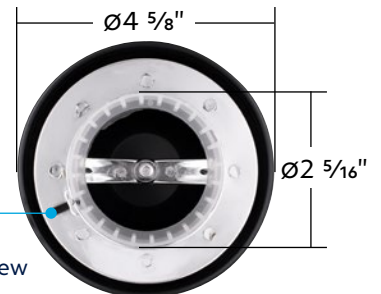

111163 | Black

1 Pc. / Box

4" Round Short Neck Louvered Air Cleaner For Carburetors With 2-5/8" Neck - Black

- Classic louvered style cover
- 1/2" lower than regular air cleaner in height
- Paper filter element and stainless steel clamp included
- Finished with black EDP protective coating
- Fits 2-5/8" carburetor such as early Stromberg #97
- Replacement filter available separately, no. A6216-4

111160 | Black

1 Pc. / Box

Locking set screw

4" Round Short Neck Louvered Air Cleaner For Carburetors With 2-5/16" Neck - Black

- Classic louvered style cover
- 1/2" lower than regular air cleaner in height
- Paper filter element and stainless steel clamp included
- Finished with black EDP protective coating
- Fits 2-5/16" carburetor such as early two barrel Rochester
- Replacement filter available separately, no. A6216-4

111166 | Black

1 Pc. / Box

Locking set screw

4" Round Short Neck Louvered Air Cleaner With 3-Wing Screw For Carburetors With 2-5/8" Neck - Black

- Classic louvered style cover with 3-wing top screw
- 1/2" lower than regular air cleaner in height
- Paper filter element and stainless steel clamp included
- Finished with black EDP protective coating
- Fits 2-5/8" carburetor such as early Stromberg #97
- Replacement filter available separately, no. A6216-4