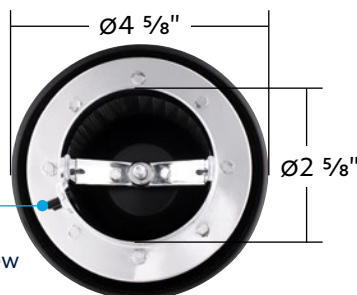

111160 | Black

1 Pc. / Box

Locking set screw

4" Round Short Neck Louvered Air Cleaner For Carburetors With 2-5/16" Neck - Black

- Classic louvered style cover
- 1/2" lower than regular air cleaner in height
- Paper filter element and stainless steel clamp included
- Finished with black EDP protective coating
- Fits 2-5/16" carburetor such as early two barrel Rochester
- Replacement filter available separately, no. A6216-4

111166 | Black

1 Pc. / Box

Locking set screw

4" Round Short Neck Louvered Air Cleaner With 3-Wing Screw For Carburetors With 2-5/8" Neck - Black

- Classic louvered style cover with 3-wing top screw
- 1/2" lower than regular air cleaner in height
- Paper filter element and stainless steel clamp included
- Finished with black EDP protective coating
- Fits 2-5/8" carburetor such as early Stromberg #97
- Replacement filter available separately, no. A6216-4

111164 | Black

1 Pc. / Box

Locking set screw

4" Round Short Neck Louvered Air Cleaner With 3-Wing Screw For Carburetors With 2-5/16" Neck - Black

- Classic louvered style cover with 3-wing top screw
- 1/2" lower than regular air cleaner in height
- Paper filter element and stainless steel clamp included
- Finished with black EDP protective coating
- Fits 2-5/16" carburetor such as early two barrel Rochester
- Replacement filter available separately, no. A6216-4