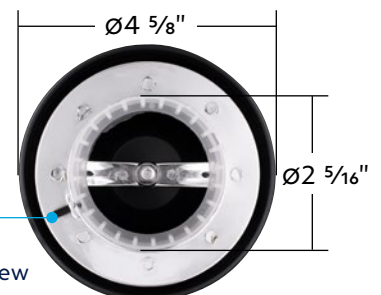

111166 | Black

1 Pc. / Box

Locking set screw

4" Round Short Neck Louvered Air Cleaner With 3-Wing Screw For Carburetors With 2-5/8" Neck - Black

- Classic louvered style cover with 3-wing top screw
- 1/2" lower than regular air cleaner in height
- Paper filter element and stainless steel clamp included
- Finished with black EDP protective coating
- Fits 2-5/8" carburetor such as early Stromberg #97
- Replacement filter available separately, no. A6216-4

111164 | Black

1 Pc. / Box

Locking set screw

4" Round Short Neck Louvered Air Cleaner With 3-Wing Screw For Carburetors With 2-5/16" Neck - Black

- Classic louvered style cover with 3-wing top screw
- 1/2" lower than regular air cleaner in height
- Paper filter element and stainless steel clamp included
- Finished with black EDP protective coating
- Fits 2-5/16" carburetor such as early two barrel Rochester
- Replacement filter available separately, no. A6216-4

111165 | Black

1 Pc. / Box

Locking set screw

High Power LED 9005/HB3 Headlamp Bulb

- Features 2 CREE type high power LEDs
- Fanless design, proprietary aluminum heat sink dissipates excess heat
- Bright 1200 lumen output, 6000k color temperature
- For high beam application
- 12V DC, 10W