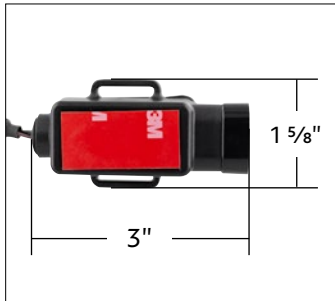

High Power LED 9005/HB3 Headlamp Bulb

- Features 2 CREE type high power LEDs
- Fanless design, proprietary aluminum heat sink dissipates excess heat
- Bright 1200 lumen output, 6000k color temperature
- For high beam application
- 12V DC, 10W

36888 | LED 9005/HB3 Headlamp Bulb | 1 Pc. / Card