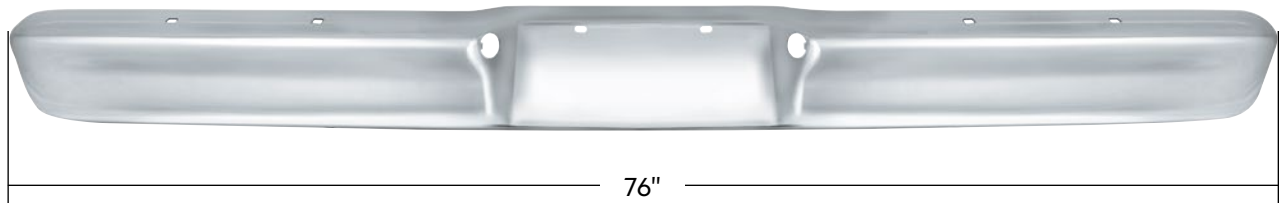

CHROME REAR BUMPER

For 1964-1972 Ford Styleside Truck

Chrome Rear Bumper

1964-1972 Ford Styleside Truck

- Quality chrome plating
- Heavy stamped steel as original
- Features all original square shaped mounting holes
- Individually boxed, ready to ship via UPS

111140 | Chrome Rear Bumper

1 Pc. / Box

4" Round Louvered Air Cleaner For Carburetors With 2-5/8" Neck - Black

- Classic louvered style cover
- Paper filter element and stainless steel clamp included
- Finished with black EDP protective coating
- Fits 2-5/8" carburetor such as early Stromberg #97
- Replacement filter available separately, no. A6216-4

111161 | Black

1 Pc. / Box

4" Round Louvered Air Cleaner For Carburetors With 2-5/16" Neck - Black

- Classic louvered style cover
- Paper filter element and stainless steel clamp included
- Finished with black EDP protective coating
- Fits 2-5/16" carburetor such as early two barrel Rochester
- Replacement filter available separately, no. A6216-4

111167 | Black

1 Pc. / Box

4" Round Louvered Air Cleaner With 3-Wing Screw For Carburetors With 2-5/8" Neck - Black

- Classic louvered style cover with 3-wing top screw
- Paper filter element and stainless steel clamp included
- Finished with black EDP protective coating
- Fits 2-5/8" carburetor such as early Stromberg #97
- Replacement filter available separately, no. A6216-4