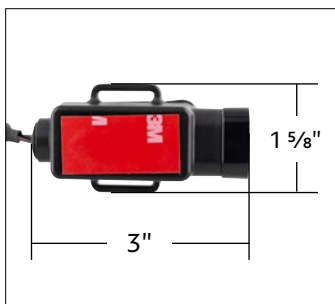

High Power LED 9006/HB4 Headlamp Bulb

- Features 2 CREE type high power LEDs
- Fanless design, proprietary aluminum heat sink dissipates excess heat
- Bright 1200 lumen output, 6000k color temperature
- For low beam application
- 12V DC, 20W

36904 | LED 9006/HB4 Headlamp Bulb | 1 Pc. / Card