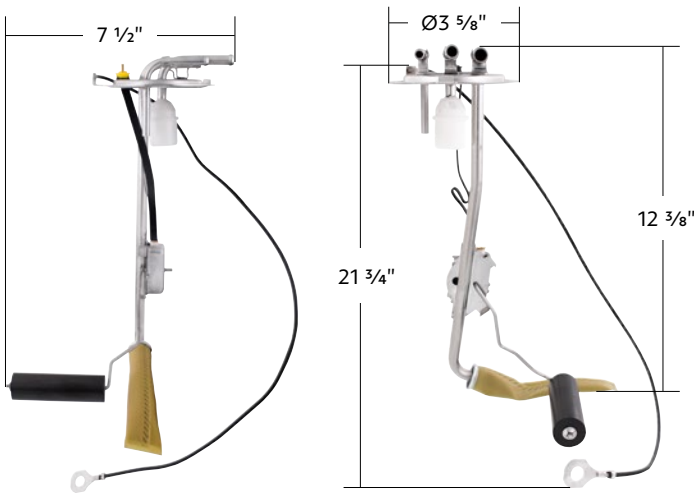

ANF1223 | 2023 Classic NIF Collection | 1 Pc. / Each

NEW & IMPROVED!

Fuel Sending Unit

1980-1989 Chevrolet & GMC Truck

- Made with corrosion resistant stainless steel sheet
- Features 3 outlets only design
- Float level sensor design just like the original
- Includes rubber seal, stainless steel lock ring, & strainer
- Direct replacement for OE# 25002010

110675 | Left Hand
110671 | Right Hand

1 Pc. / Each
1 Pc. / Each

NEW & IMPROVED!

7' Long 18-AWG Wiring With Insulated Push-On Type Male Terminals

- Quality 18 gauge soft silicone coated wires in solid black and solid white
- Features insulated push-on type 1/4" male terminal with hard plastic body
- Crimped male connectors with rubber sleeve on the other end
- Can be used on 1954-1966 Chevrolet & GMC truck tail lights

C555911-2 | 7' Long 18 AWG Wiring | **1 Pc. / Each**

7' Long Wire Length

Push-on type 1/4" male terminal with hard plastic body

WELCOME TO YOUR
ALL-IN-ONE DEALER PORTAL
 ONE-STOP ONLINE BUYING EXPERIENCE.