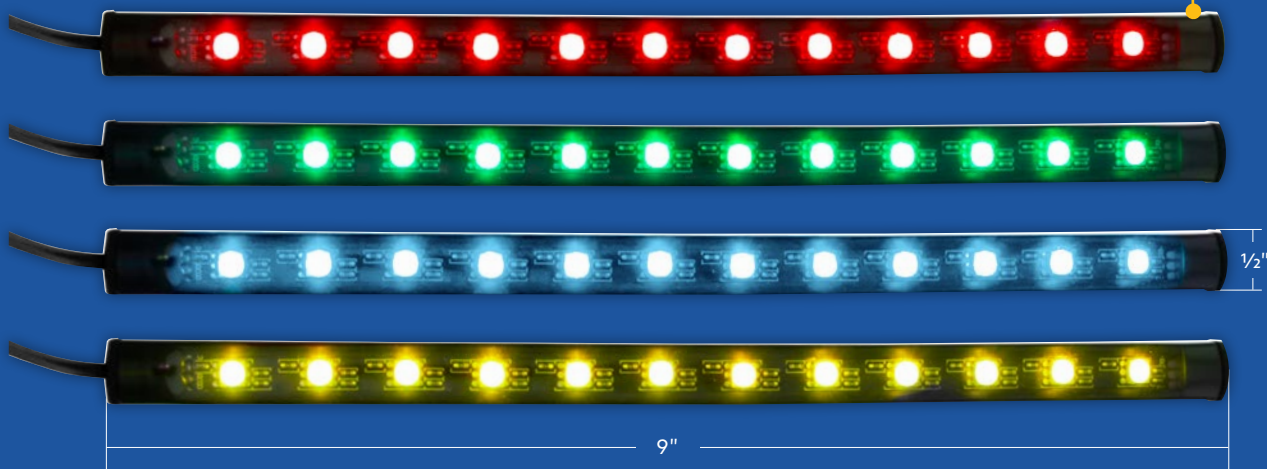

NEW ITEMS // May 2024

LED Multi-Color RGB Interior Light Bar

- 48 bright color changing LEDs with 480 lumen output
- App control with millions of colors to dim, strobe & synchronize to the beat of music from your smart phone device
- Pre-applied double sided tape on back for easy installation
- 12V DC socket dual USB charger, power cable, and remote control included
- Not intended for exterior application, for interior use only
- For show use only, do not use on-road

36105 | LED Multi-Color RGB Interior Light Bar | 1 Set / Cbox

48 LEDs

 SYNC WITH MUSIC

 16 MILLION COLORS

T 866.327.5288 | F 888.986.6088 | classic.upauto.com

1156 Single Contact Style 2-Wire Tail Light Socket Plug Adapter

- Dual contact 1157 style plug
- For LED installation and wiring repair

FTL1157P10 | Double Contact Plug Adapter | 10 Pcs. / Pack

10 PIECES

2023 Classic New Item Flyer Collection

- Collection of United Pacific's 2023 New Items for Classic Car & Truck

110675 | Left Hand
110671 | Right Hand

1 Pc. / Each
1 Pc. / Each

NEW & IMPROVED!

7' Long 18-AWG Wiring With Insulated Push-On Type Male Terminals

- Quality 18 gauge soft silicone coated wires in solid black and solid white
- Features insulated push-on type 1/4" male terminal with hard plastic body
- Crimped male connectors with rubber sleeve on the other end
- Can be used on 1954-1966 Chevrolet & GMC truck tail lights