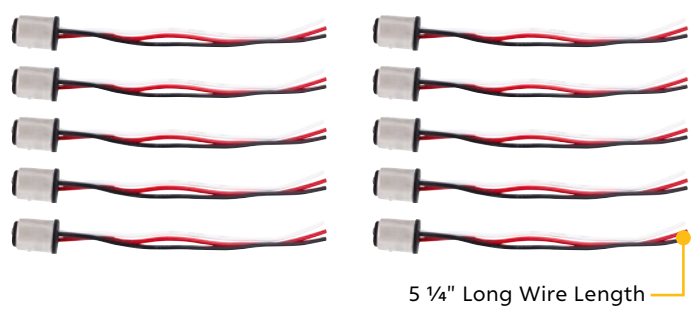

- Single contact 1156 style plug
- For LED installation and wiring repair

FTL1156P10 | Single Contact Plug Adapter | 10 Pcs. / Pack

10 PIECES

3 Wire 1157 Double Contact Plug Adapter For Tail Light Socket

- Dual contact 1157 style plug
- For LED installation and wiring repair

FTL1157P10 | Double Contact Plug Adapter | 10 Pcs. / Pack

10 PIECES

2023 Classic New Item Flyer Collection

- Collection of United Pacific's 2023 New Items for Classic Car & Truck

110675 | Left Hand
110671 | Right Hand

1 Pc. / Each
1 Pc. / Each

NEW & IMPROVED!

7' Long 18-AWG Wiring With Insulated Push-On Type Male Terminals

- Quality 18 gauge soft silicone coated wires in solid black and solid white
- Features insulated push-on type 1/4" male terminal with hard plastic body
- Crimped male connectors with rubber sleeve on the other end
- Can be used on 1954-1966 Chevrolet & GMC truck tail lights

C555911-2 | 7' Long 18 AWG Wiring | **1 Pc. / Each**

7' Long Wire Length

Push-on type 1/4" male terminal with hard plastic body

WELCOME TO YOUR
ALL-IN-ONE DEALER PORTAL
 ONE-STOP ONLINE BUYING EXPERIENCE.