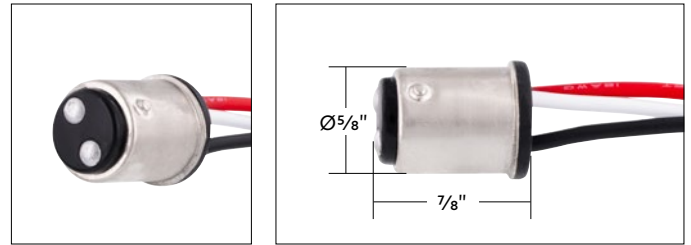

NEW ITEMS // May 2024

LED Multi-Color RGB Interior Light Bar

- 48 bright color changing LEDs with 480 lumen output
- App control with millions of colors to dim, strobe & synchronize to the beat of music from your smart phone device
- Pre-applied double sided tape on back for easy installation
- 12V DC socket dual USB charger, power cable, and remote control included
- Not intended for exterior application, for interior use only
- For show use only, do not use on-road

- Single contact 1156 style plug
- For LED installation and wiring repair

FTL1156P10 | Single Contact Plug Adapter | 10 Pcs. / Pack

10 PIECES

3 Wire 1157 Double Contact Plug Adapter For Tail Light Socket

- Dual contact 1157 style plug
- For LED installation and wiring repair

FTL1157P10 | Double Contact Plug Adapter | 10 Pcs. / Pack

10 PIECES

2023 Classic New Item Flyer Collection

- Collection of United Pacific's 2023 New Items for Classic Car & Truck

110675 | Left Hand
110671 | Right Hand

1 Pc. / Each
1 Pc. / Each

NEW & IMPROVED!

7' Long 18-AWG Wiring With Insulated Push-On Type Male Terminals

- Quality 18 gauge soft silicone coated wires in solid black and solid white
- Features insulated push-on type 1/4" male terminal with hard plastic body
- Crimped male connectors with rubber sleeve on the other end
- Can be used on 1954-1966 Chevrolet & GMC truck tail lights