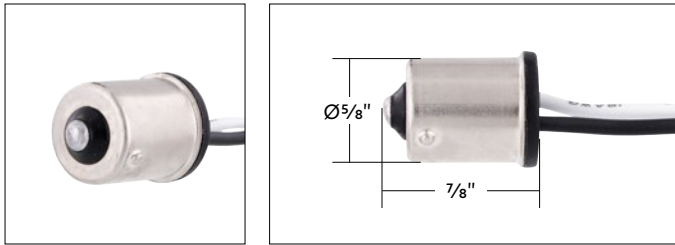

NEW ITEMS // May 2024

LED Multi-Color RGB Interior Light Bar

- 48 bright color changing LEDs with 480 lumen output
- App control with millions of colors to dim, strobe & synchronize to the beat of music from your smart phone device
- Pre-applied double sided tape on back for easy installation
- 12V DC socket dual USB charger, power cable, and remote control included
- Not intended for exterior application, for interior use only
- For show use only, do not use on-road

- Single contact 1156 style plug
- For LED installation and wiring repair

FTL1156P10 | Single Contact Plug Adapter | 10 Pcs. / Pack

10 PIECES

3 Wire 1157 Double Contact Plug Adapter For Tail Light Socket

- Dual contact 1157 style plug
- For LED installation and wiring repair

FTL1157P10 | Double Contact Plug Adapter | 10 Pcs. / Pack

10 PIECES

2023 Classic New Item Flyer Collection

- Collection of United Pacific's 2023 New Items for Classic Car & Truck

110675 | Left Hand
110671 | Right Hand

1 Pc. / Each
1 Pc. / Each

NEW & IMPROVED!

7' Long 18-AWG Wiring With Insulated Push-On Type Male Terminals

- Quality 18 gauge soft silicone coated wires in solid black and solid white
- Features insulated push-on type 1/4" male terminal with hard plastic body
- Crimped male connectors with rubber sleeve on the other end
- Can be used on 1954-1966 Chevrolet & GMC truck tail lights