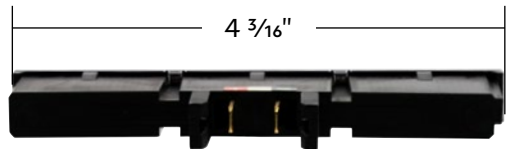

Dash Control Lights

1973 Ford Bronco

- Features illuminated dash control labels
- Bulbs included within the unit
- Plugs and installs in place of the original

111102 | Dash Control Lights | 2 Pcs. / Box