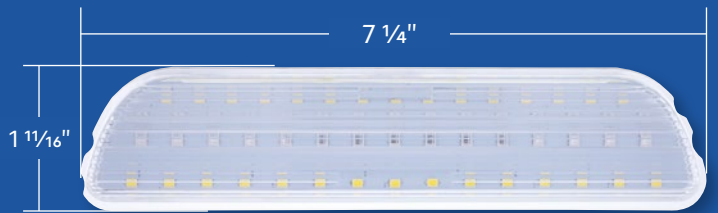

T 866.327.5288 | F 888.986.6088 | classic.upauto.com