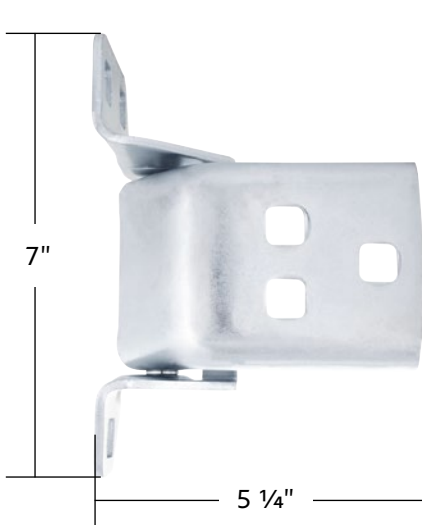

111142 | Steel Grille Shell

| 1 Pc. / Wbox

License Plate Light

1967-1987 Chevrolet & GMC Truck

- Direct replacement for damaged or missing license plate lights
- Features OE style lens
- Includes pre-installed 1156 bulb
- Easy wiring with single 0.180" male plug

111106 | License Plate Light

1 Pc. / Box

Lower Door Hinge

1973-1987 Chevrolet & GMC Truck

- Die stamped with heavy duty steel with original contour detail
- Precision punched mounting holes for easy installation

110856 | Left Hand

1 Pc. / Each

110857 | Right Hand

1 Pc. / Each

Parking Light

1966-1968 Ford Bronco

- Quality reproduction of original style lens & back housing
- Assembled with original style lens, gasket & hardware
- 1157 bulb included; amber bulb included with clear lens
- Wire with OE style 2-pin connector
- Fits driver or passenger side