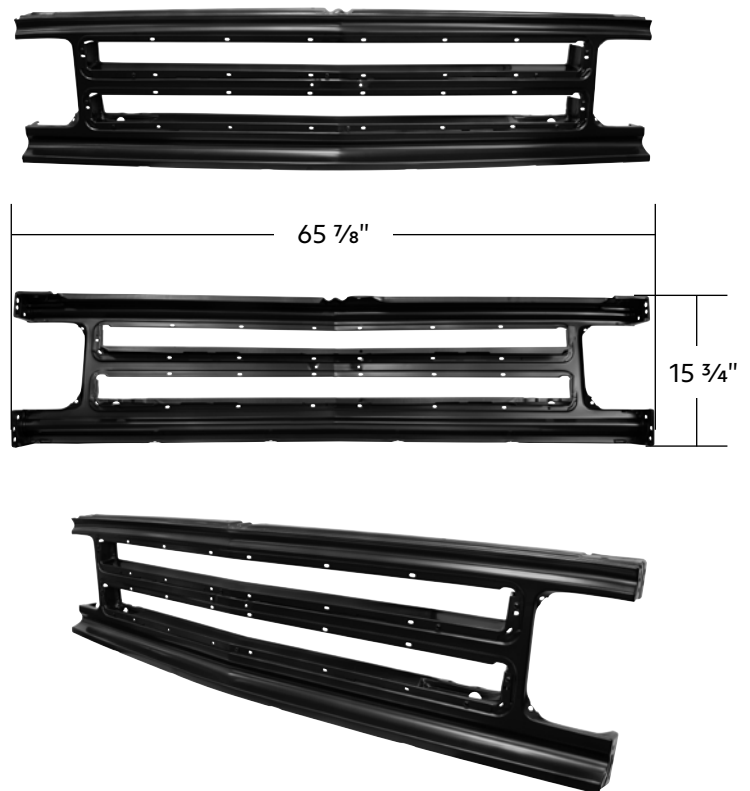

Grille Frame

1967-1968 Chevrolet Truck/Suburban

- Excellent steel reproduction with all of the original contour and detail
- Finished with black EDP protective coating to keep your new steel fresh and rust-free
- Precision punched holes for mounting, moulding, & trim

111142 | Steel Grille Shell

| 1 Pc. / Wbox