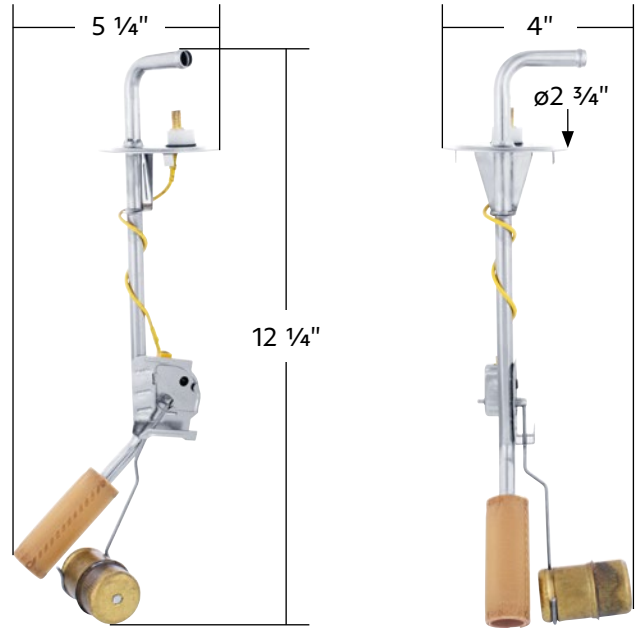

- High quality injection molded polycarbonate lens
- Epoxy coated, fully sealed electronics designed for 12V DC systems
- Bright 30 LED white cargo light with 15 LED red brake light function
- Easy wiring with OE style plug for cargo light
- Optional brake light requires extra wiring to connect to brake switch
- Designed to install with the original rubber pad & bezel
- DOT/SAE, FMVSS 108 & IPX7 water resistant

111103 | Dash Control Lights | 2 Pcs. / Box

"Brake" Dash Warning Light Bezel & Lens

1967-1977 Ford Bronco

- Beautiful chrome plated bezel
- Features a red colored lens with "BRAKE" text
- OE replacement for the original dash warning light
- This item also fits: 1967-1972 (Ford F100, F250, F350 Truck), 1973-1976 (Ford F350 Truck), 1960-1962 (Ford Galaxy), 1966 (Ford Galaxy)

111101 | "Brake" Dash Warning Light | 1 Pc. / Each

CHROME FINISH

CHROME FINISH

11/16" x 7/8" Chrome Die-Cast Acorn Nut Cover (50 pcs/Box)

- Beautiful chrome plated finish w/ triple chrome plating process
- High quality zinc die-cast material

10021M50 | Acorn Nut Cover | 1 Pc. / Wbox

NEW & IMPROVED
Improved float level potentiometer sensor.

Auxiliary Fuel Tank Sending Unit

1966-1977 Ford Bronco

- Made with corrosion resistant stainless steel sheet
- Brass float just like the original
- Includes rubber seal, stainless steel lock ring, & strainer