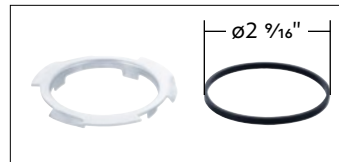

NEW & IMPROVED
Improved float level potentiometer sensor.

Auxiliary Fuel Tank Sending Unit

1966-1977 Ford Bronco

- Made with corrosion resistant stainless steel sheet
- Brass float just like the original
- Includes rubber seal, stainless steel lock ring, & strainer

110665 | Auxiliary Fuel Tank Sending Unit | 1 Pc. / Each