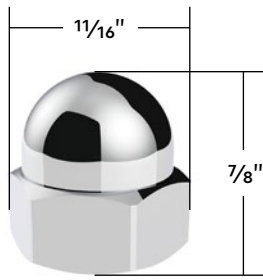

CHROME FINISH

11/16" x 7/8" Chrome Die-Cast Acorn Nut Cover (50 pcs/Box)

- Beautiful chrome plated finish w/ triple chrome plating process
- High quality zinc die-cast material

10021M50 | Acorn Nut Cover | 1 Pc. / Wbox