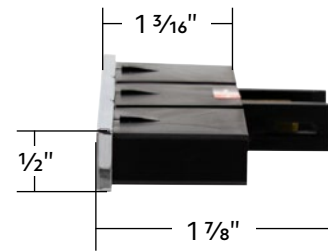

Dash Control Lights

1974-1977 Ford Bronco

- Features illuminated dash control labels
- Bulbs included within the unit
- Plugs and installs in place of the original

111103 | Dash Control Lights | 2 Pcs. / Box