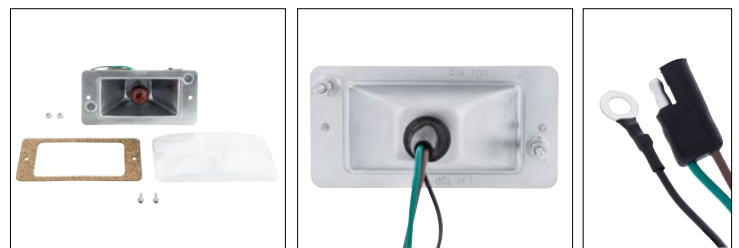

- High quality injection molded polycarbonate lens
- Epoxy coated, fully sealed electronics designed for 12V DC systems
- Bright 30 LED white cargo light with 15 LED red brake light function
- Easy wiring with OE style plug for cargo light
- Optional brake light requires extra wiring to connect to brake switch
- Designed to install with the original rubber pad & bezel
- DOT/SAE, FMVSS 108 & IPX7 water resistant

110856 | Left Hand

1 Pc. / Each

110857 | Right Hand

1 Pc. / Each

Parking Light

1966-1968 Ford Bronco

- Quality reproduction of original style lens & back housing
- Assembled with original style lens, gasket & hardware
- 1157 bulb included; amber bulb included with clear lens
- Wire with OE style 2-pin connector
- Fits driver or passenger side

111104 Clear Lens

1 Pc. / Box

111130 Amber Lens

1 Pc. / Box

Parking Light

1969-1977 Ford Bronco

- Quality reproduction of original style lens & back housing
- Assembled with original style lens, gasket & hardware
- 1157 bulb included; amber bulb included with clear lens
- Wire with OE style 2-pin connector
- Fits driver or passenger side

111105 Clear Lens

1 Pc. / Box

111131 Amber Lens

1 Pc. / Box

Dash Control Lights

1973 Ford Bronco

- Features illuminated dash control labels
- Bulbs included within the unit
- Plugs and installs in place of the original