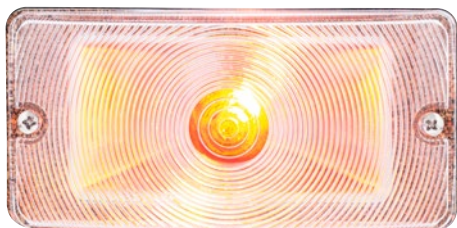

110856 | Left Hand

1 Pc. / Each

110857 | Right Hand

1 Pc. / Each

Parking Light

1966-1968 Ford Bronco

- Quality reproduction of original style lens & back housing
- Assembled with original style lens, gasket & hardware
- 1157 bulb included; amber bulb included with clear lens
- Wire with OE style 2-pin connector
- Fits driver or passenger side

111104 Clear Lens

1 Pc. / Box

111130 Amber Lens

1 Pc. / Box

Parking Light

1969-1977 Ford Bronco

- Quality reproduction of original style lens & back housing
- Assembled with original style lens, gasket & hardware
- 1157 bulb included; amber bulb included with clear lens
- Wire with OE style 2-pin connector
- Fits driver or passenger side

111105 Clear Lens

1 Pc. / Box

111131 Amber Lens

1 Pc. / Box

Dash Control Lights

1973 Ford Bronco

- Features illuminated dash control labels
- Bulbs included within the unit
- Plugs and installs in place of the original