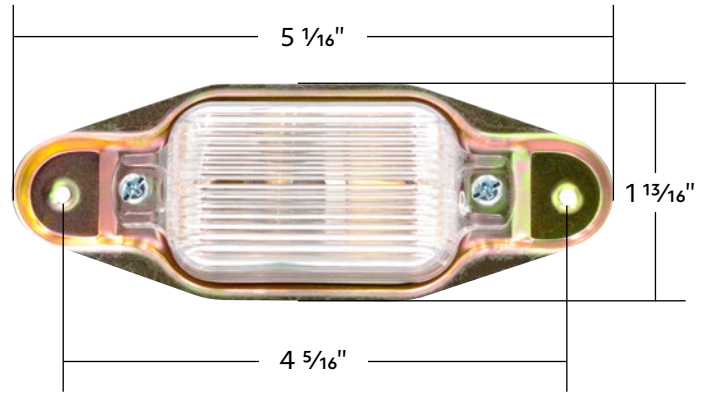

- High quality injection molded polycarbonate lens
- Epoxy coated, fully sealed electronics designed for 12V DC systems
- Bright 30 LED white cargo light with 15 LED red brake light function
- Easy wiring with OE style plug for cargo light
- Optional brake light requires extra wiring to connect to brake switch
- Designed to install with the original rubber pad & bezel
- DOT/SAE, FMVSS 108 & IPX7 water resistant

20 High Power LED 5-3/4" Headlight With LED DRL/Position Light - Black

- 1200 lumens low beam and 1450 lumens high beam LED
- Bright dual function daytime running light/position light bar with 18 bright white LEDs
- Beautiful crystal clear polycarbonate front lens
- Reinforced aluminum reflector, rugged anti-vibration construction
- Direct replacement to sealed beam type headlights
- Easy plug-in design with H4 plug and male bullet plugs for position light wiring
- 12V DC compatible, DOT/SAE, FMVSS 108
- Wire color code: **RED**=Low Beam, **WHITE**=High Beam, **BLACK**=Ground, **BROWN**=Position Light, **BLUE**=DRL
- IP67 water resistant

111142 | Steel Grille Shell

| 1 Pc. / Wbox

License Plate Light

1967-1987 Chevrolet & GMC Truck

- Direct replacement for damaged or missing license plate lights
- Features OE style lens
- Includes pre-installed 1156 bulb
- Easy wiring with single 0.180" male plug

111106 | License Plate Light

1 Pc. / Box

Lower Door Hinge

1973-1987 Chevrolet & GMC Truck

- Die stamped with heavy duty steel with original contour detail
- Precision punched mounting holes for easy installation