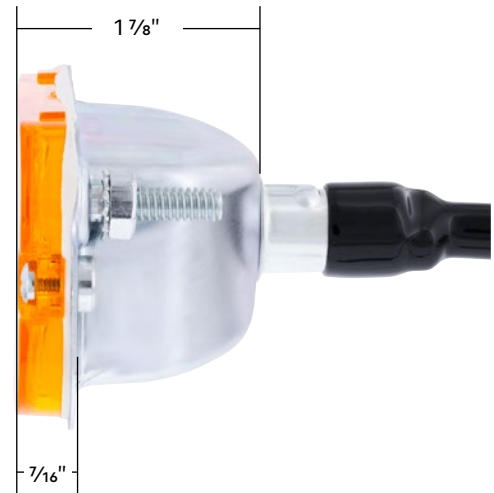

- High quality injection molded polycarbonate lens
- Epoxy coated, fully sealed electronics designed for 12V DC systems
- Bright 30 LED white cargo light with 15 LED red brake light function
- Easy wiring with OE style plug for cargo light
- Optional brake light requires extra wiring to connect to brake switch
- Designed to install with the original rubber pad & bezel
- DOT/SAE, FMVSS 108 & IPX7 water resistant

111106 | License Plate Light

1 Pc. / Box

Lower Door Hinge

1973-1987 Chevrolet & GMC Truck

- Die stamped with heavy duty steel with original contour detail
- Precision punched mounting holes for easy installation

110856 | Left Hand

1 Pc. / Each

110857 | Right Hand

1 Pc. / Each

Parking Light

1966-1968 Ford Bronco

- Quality reproduction of original style lens & back housing
- Assembled with original style lens, gasket & hardware
- 1157 bulb included; amber bulb included with clear lens
- Wire with OE style 2-pin connector
- Fits driver or passenger side

111104 Clear Lens

1 Pc. / Box

111130 Amber Lens

1 Pc. / Box

Parking Light

1969-1977 Ford Bronco

- Quality reproduction of original style lens & back housing
- Assembled with original style lens, gasket & hardware
- 1157 bulb included; amber bulb included with clear lens
- Wire with OE style 2-pin connector
- Fits driver or passenger side