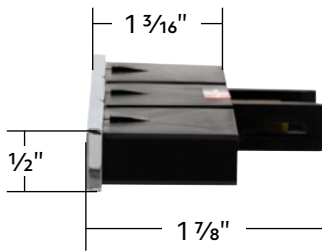

Dash Control Lights

1973 Ford Bronco

- Features illuminated dash control labels
- Bulbs included within the unit
- Plugs and installs in place of the original

111102 | Dash Control Lights | 2 Pcs. / Box