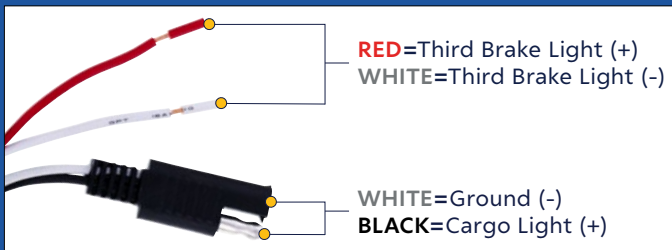

T 866.327.5288 | F 888.986.6088 | classic.upauto.com