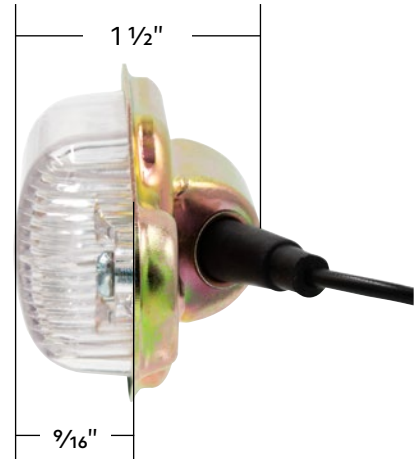

- High quality injection molded polycarbonate lens
- Epoxy coated, fully sealed electronics designed for 12V DC systems
- Bright 30 LED white cargo light with 15 LED red brake light function
- Easy wiring with OE style plug for cargo light
- Optional brake light requires extra wiring to connect to brake switch
- Designed to install with the original rubber pad & bezel
- DOT/SAE, FMVSS 108 & IPX7 water resistant

20 High Power LED 5-3/4" Headlight With LED DRL/Position Light - Black

- 1200 lumens low beam and 1450 lumens high beam LED
- Bright dual function daytime running light/position light bar with 18 bright white LEDs
- Beautiful crystal clear polycarbonate front lens
- Reinforced aluminum reflector, rugged anti-vibration construction
- Direct replacement to sealed beam type headlights
- Easy plug-in design with H4 plug and male bullet plugs for position light wiring
- 12V DC compatible, DOT/SAE, FMVSS 108
- Wire color code: **RED**=Low Beam, **WHITE**=High Beam, **BLACK**=Ground, **BROWN**=Position Light, **BLUE**=DRL
- IP67 water resistant

111142 | Steel Grille Shell

| 1 Pc. / Wbox

License Plate Light

1967-1987 Chevrolet & GMC Truck

- Direct replacement for damaged or missing license plate lights
- Features OE style lens
- Includes pre-installed 1156 bulb
- Easy wiring with single 0.180" male plug

111106 | License Plate Light

1 Pc. / Box

Lower Door Hinge

1973-1987 Chevrolet & GMC Truck

- Die stamped with heavy duty steel with original contour detail
- Precision punched mounting holes for easy installation