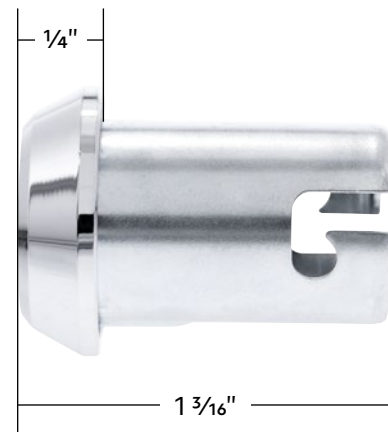

- High quality injection molded polycarbonate lens
- Epoxy coated, fully sealed electronics designed for 12V DC systems
- Bright 30 LED white cargo light with 15 LED red brake light function
- Easy wiring with OE style plug for cargo light
- Optional brake light requires extra wiring to connect to brake switch
- Designed to install with the original rubber pad & bezel
- DOT/SAE, FMVSS 108 & IPX7 water resistant

20 High Power LED 5-3/4" Headlight With LED DRL/Position Light - Black

- 1200 lumens low beam and 1450 lumens high beam LED
- Bright dual function daytime running light/position light bar with 18 bright white LEDs
- Beautiful crystal clear polycarbonate front lens
- Reinforced aluminum reflector, rugged anti-vibration construction
- Direct replacement to sealed beam type headlights
- Easy plug-in design with H4 plug and male bullet plugs for position light wiring
- 12V DC compatible, DOT/SAE, FMVSS 108
- Wire color code: **RED**=Low Beam, **WHITE**=High Beam, **BLACK**=Ground, **BROWN**=Position Light, **BLUE**=DRL
- IP67 water resistant

111103 | Dash Control Lights | 2 Pcs. / Box

"Brake" Dash Warning Light Bezel & Lens

1967-1977 Ford Bronco

- Beautiful chrome plated bezel
- Features a red colored lens with "BRAKE" text
- OE replacement for the original dash warning light
- This item also fits: 1967-1972 (Ford F100, F250, F350 Truck), 1973-1976 (Ford F350 Truck), 1960-1962 (Ford Galaxy), 1966 (Ford Galaxy)

111101 | "Brake" Dash Warning Light | 1 Pc. / Each

CHROME FINISH

CHROME FINISH

11/16" x 7/8" Chrome Die-Cast Acorn Nut Cover (50 pcs/Box)

- Beautiful chrome plated finish w/ triple chrome plating process
- High quality zinc die-cast material