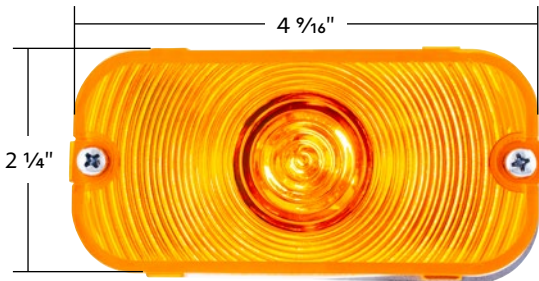

Parking Light

1966-1968 Ford Bronco

- Quality reproduction of original style lens & back housing
- Assembled with original style lens, gasket & hardware
- 1157 bulb included; amber bulb included with clear lens
- Wire with OE style 2-pin connector
- Fits driver or passenger side

111104 Clear Lens

1 Pc. / Box

111130 Amber Lens

1 Pc. / Box