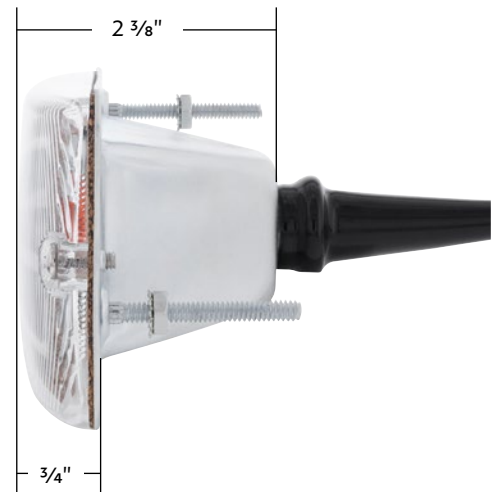

Parking Light

1969-1977 Ford Bronco

- Quality reproduction of original style lens & back housing
- Assembled with original style lens, gasket & hardware
- 1157 bulb included; amber bulb included with clear lens
- Wire with OE style 2-pin connector
- Fits driver or passenger side

111105 Clear Lens

1 Pc. / Box

111131 Amber Lens

1 Pc. / Box