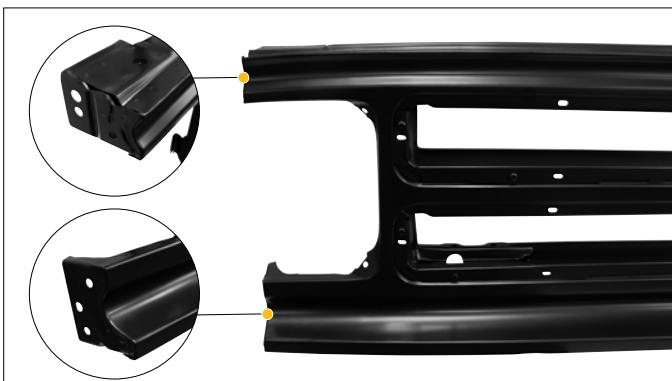

Grille Frame

1967-1968 Chevrolet Truck/Suburban

- Excellent steel reproduction with all of the original contour and detail
- Finished with black EDP protective coating to keep your new steel fresh and rust-free
- Precision punched holes for mounting, moulding, & trim

111142 | Steel Grille Shell

| 1 Pc. / Wbox