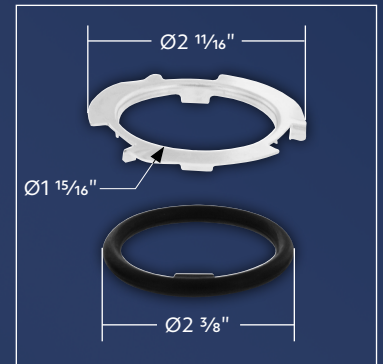

United Pacific

NEW ITEMS // January 2024

FUEL SENDING UNIT

1967-1971 Chevrolet & GMC Truck With 6 Cylinders

- Made with corrosion resistant stainless steel sheet metal
- Brass float just like the original
- Includes rubber seal, stainless steel lock ring, and strainer
- 5/16" diameter fuel line

111141 | Fuel Sending Unit

1 Pc. / Box

Headlight Visor: Blue (Pair)

1949-1957 Chevrolet with Single Headlight

- Visor with stainless steel accent plate
- Fits 7" headlights
- Fits 1949-1957 Chevrolet with single headlight
- 3 Additional Colors are Available:
Amber #C2001A, Green #C2001G, & Red #C2001R

C2001B | Blue - Headlight Visor

2 Pc. / Pair

T 866.327.5288 | F 888.986.6088 | classic.upauto.com

BACK IN STOCK

Chrome "BRONCO" Grille Letter Set

1966-1977 Ford Bronco

- Beautiful high quality chrome plated finish with triple chrome plating process
- Exceptional quality die-cast with gloss red inlay
- 12 speed nuts included
- Excellent upgrade for all 1966-1977 Ford Broncos
- Drill template included for easy installation
- Unique design made for aftermarket smooth style grilles without FORD lettering
- Official licensed product by Ford Motor Company

110499 | Chrome "BRONCO" Grille Letter Set | 1 Pc. / Card

NEW & IMPROVED!

Vintage Steering Wheel Spinner With Clear Removable Top & Additional Flag Inserts

- Old school steering wheel spinner for that vintage look
- Perfect for classic cars, classic trucks, hot rods, rat rods, & lead sleds
- Chrome die-cast base with black plastic knob & clear see thru cap
- Removable clear cap for installing a picture or emblem of your choice
- Intended for classics & show cars, not every day use
- Adjustable straps fit most steering wheels with grip diameter of 3/4" to 1-1/4"
- Not recommended for padded steering wheels
- Shipped in retail packaging