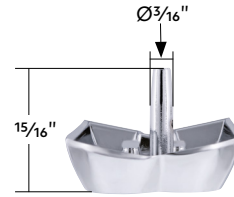

111141 | Fuel Sending Unit

1 Pc. / Box

Headlight Visor: Blue (Pair)

1949-1957 Chevrolet with Single Headlight

- Visor with stainless steel accent plate
- Fits 7" headlights
- Fits 1949-1957 Chevrolet with single headlight
- 3 Additional Colors are Available:
Amber #C2001A, Green #C2001G, & Red #C2001R

C2001B | Blue - Headlight Visor

2 Pc. / Pair

T 866.327.5288 | F 888.986.6088 | classic.upauto.com

BACK IN STOCK

Chrome "BRONCO" Grille Letter Set

1966-1977 Ford Bronco

- Beautiful high quality chrome plated finish with triple chrome plating process
- Exceptional quality die-cast with gloss red inlay
- 12 speed nuts included
- Excellent upgrade for all 1966-1977 Ford Broncos
- Drill template included for easy installation
- Unique design made for aftermarket smooth style grilles without FORD lettering
- Official licensed product by Ford Motor Company

110499 | Chrome "BRONCO" Grille Letter Set | 1 Pc. / Card

NEW & IMPROVED!

Vintage Steering Wheel Spinner With Clear Removable Top & Additional Flag Inserts

- Old school steering wheel spinner for that vintage look
- Perfect for classic cars, classic trucks, hot rods, rat rods, & lead sleds
- Chrome die-cast base with black plastic knob & clear see thru cap
- Removable clear cap for installing a picture or emblem of your choice
- Intended for classics & show cars, not every day use
- Adjustable straps fit most steering wheels with grip diameter of 3/4" to 1-1/4"
- Not recommended for padded steering wheels
- Shipped in retail packaging