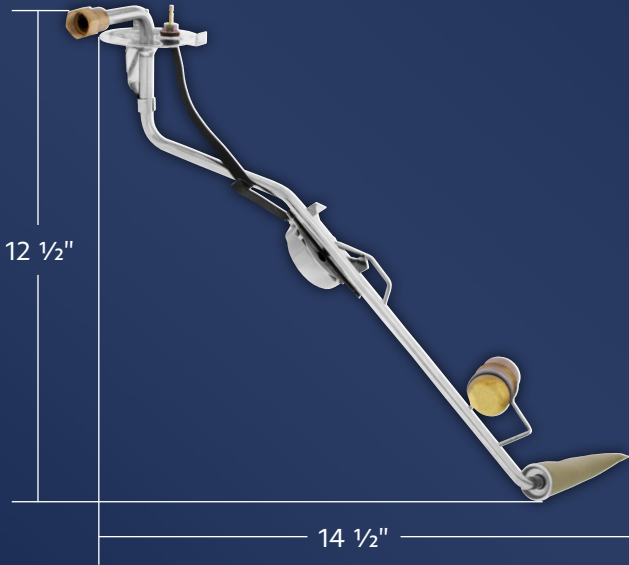

United Pacific

NEW ITEMS // January 2024

FUEL SENDING UNIT

1967-1971 Chevrolet & GMC Truck With 6 Cylinders

- Made with corrosion resistant stainless steel sheet metal
- Brass float just like the original
- Includes rubber seal, stainless steel lock ring, and strainer
- 5/16" diameter fuel line

111141 | Fuel Sending Unit

1 Pc. / Box

Headlight Visor: Blue (Pair)

1949-1957 Chevrolet with Single Headlight

- Visor with stainless steel accent plate
- Fits 7" headlights
- Fits 1949-1957 Chevrolet with single headlight
- 3 Additional Colors are Available:
Amber #C2001A, Green #C2001G, & Red #C2001R

C2001B | Blue - Headlight Visor

2 Pc. / Pair

T 866.327.5288 | F 888.986.6088 | classic.upauto.com

BACK IN STOCK

Chrome "BRONCO" Grille Letter Set

1966-1977 Ford Bronco

- Beautiful high quality chrome plated finish with triple chrome plating process
- Exceptional quality die-cast with gloss red inlay
- 12 speed nuts included
- Excellent upgrade for all 1966-1977 Ford Broncos
- Drill template included for easy installation
- Unique design made for aftermarket smooth style grilles without FORD lettering
- Official licensed product by Ford Motor Company

110499 | Chrome "BRONCO" Grille Letter Set | 1 Pc. / Card

NEW & IMPROVED!

Vintage Steering Wheel Spinner With Clear Removable Top & Additional Flag Inserts

- Old school steering wheel spinner for that vintage look
- Perfect for classic cars, classic trucks, hot rods, rat rods, & lead sleds
- Chrome die-cast base with black plastic knob & clear see thru cap
- Removable clear cap for installing a picture or emblem of your choice
- Intended for classics & show cars, not every day use
- Adjustable straps fit most steering wheels with grip diameter of 3/4" to 1-1/4"
- Not recommended for padded steering wheels
- Shipped in retail packaging