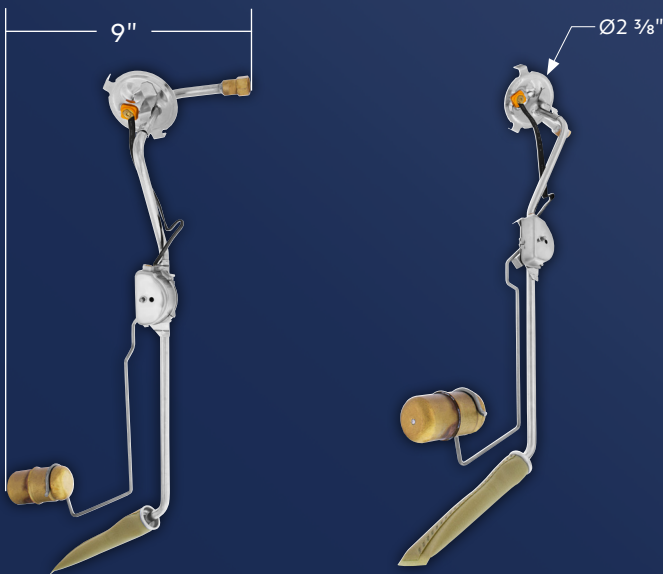

United Pacific

NEW ITEMS // January 2024

FUEL SENDING UNIT

1967-1971 Chevrolet & GMC Truck With 6 Cylinders

- Made with corrosion resistant stainless steel sheet metal
- Brass float just like the original
- Includes rubber seal, stainless steel lock ring, and strainer
- 5/16" diameter fuel line

111141 | Fuel Sending Unit

1 Pc. / Box

Headlight Visor: Blue (Pair)

1949-1957 Chevrolet with Single Headlight

- Visor with stainless steel accent plate
- Fits 7" headlights
- Fits 1949-1957 Chevrolet with single headlight
- 3 Additional Colors are Available:
Amber #C2001A, Green #C2001G, & Red #C2001R

C2001B | Blue - Headlight Visor

2 Pc. / Pair

T 866.327.5288 | F 888.986.6088 | classic.upauto.com

BACK IN STOCK

Chrome "BRONCO" Grille Letter Set

1966-1977 Ford Bronco

- Beautiful high quality chrome plated finish with triple chrome plating process
- Exceptional quality die-cast with gloss red inlay
- 12 speed nuts included
- Excellent upgrade for all 1966-1977 Ford Broncos
- Drill template included for easy installation
- Unique design made for aftermarket smooth style grilles without FORD lettering
- Official licensed product by Ford Motor Company

110499 | Chrome "BRONCO" Grille Letter Set | 1 Pc. / Card

NEW & IMPROVED!

Vintage Steering Wheel Spinner With Clear Removable Top & Additional Flag Inserts

- Old school steering wheel spinner for that vintage look
- Perfect for classic cars, classic trucks, hot rods, rat rods, & lead sleds
- Chrome die-cast base with black plastic knob & clear see thru cap
- Removable clear cap for installing a picture or emblem of your choice
- Intended for classics & show cars, not every day use
- Adjustable straps fit most steering wheels with grip diameter of 3/4" to 1-1/4"
- Not recommended for padded steering wheels
- Shipped in retail packaging