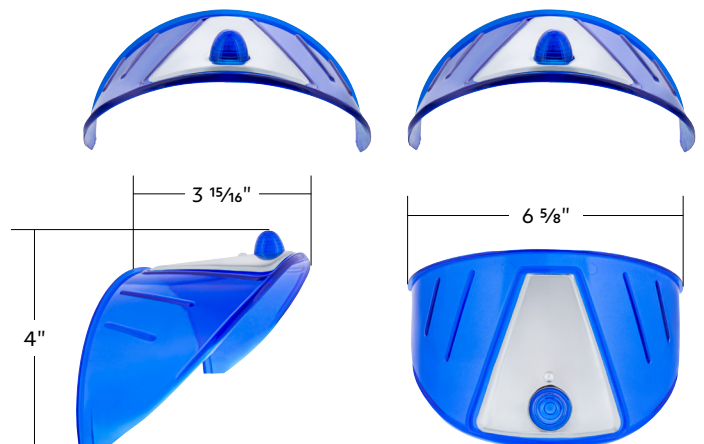

United Pacific

NEW ITEMS // January 2024

FUEL SENDING UNIT

1967-1971 Chevrolet & GMC Truck With 6 Cylinders

- Made with corrosion resistant stainless steel sheet metal
- Brass float just like the original
- Includes rubber seal, stainless steel lock ring, and strainer
- 5/16" diameter fuel line

111141 | Fuel Sending Unit

1 Pc. / Box

Headlight Visor: Blue (Pair)

1949-1957 Chevrolet with Single Headlight

- Visor with stainless steel accent plate
- Fits 7" headlights
- Fits 1949-1957 Chevrolet with single headlight
- 3 Additional Colors are Available:
Amber #C2001A, Green #C2001G, & Red #C2001R

C2001B | Blue - Headlight Visor

2 Pc. / Pair

T 866.327.5288 | F 888.986.6088 | classic.upauto.com

BACK IN STOCK

Chrome "BRONCO" Grille Letter Set

1966-1977 Ford Bronco

- Beautiful high quality chrome plated finish with triple chrome plating process
- Exceptional quality die-cast with gloss red inlay
- 12 speed nuts included
- Excellent upgrade for all 1966-1977 Ford Broncos
- Drill template included for easy installation
- Unique design made for aftermarket smooth style grilles without FORD lettering
- Official licensed product by Ford Motor Company

110499 | Chrome "BRONCO" Grille Letter Set | 1 Pc. / Card

NEW & IMPROVED!

Vintage Steering Wheel Spinner With Clear Removable Top & Additional Flag Inserts

- Old school steering wheel spinner for that vintage look
- Perfect for classic cars, classic trucks, hot rods, rat rods, & lead sleds
- Chrome die-cast base with black plastic knob & clear see thru cap
- Removable clear cap for installing a picture or emblem of your choice
- Intended for classics & show cars, not every day use
- Adjustable straps fit most steering wheels with grip diameter of 3/4" to 1-1/4"
- Not recommended for padded steering wheels
- Shipped in retail packaging