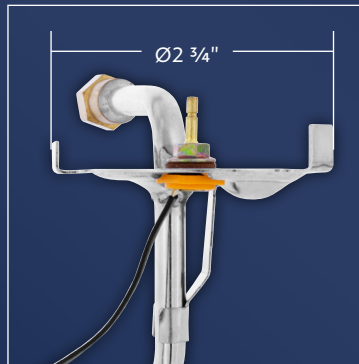

United Pacific

NEW ITEMS // January 2024

FUEL SENDING UNIT

1967-1971 Chevrolet & GMC Truck With 6 Cylinders

- Made with corrosion resistant stainless steel sheet metal
- Brass float just like the original
- Includes rubber seal, stainless steel lock ring, and strainer
- 5/16" diameter fuel line

111141 | Fuel Sending Unit

1 Pc. / Box

Headlight Visor: Blue (Pair)

1949-1957 Chevrolet with Single Headlight

- Visor with stainless steel accent plate
- Fits 7" headlights
- Fits 1949-1957 Chevrolet with single headlight
- 3 Additional Colors are Available:
Amber #C2001A, Green #C2001G, & Red #C2001R

C2001B | Blue - Headlight Visor

2 Pc. / Pair

T 866.327.5288 | F 888.986.6088 | classic.upauto.com

BACK IN STOCK

Chrome "BRONCO" Grille Letter Set

1966-1977 Ford Bronco

- Beautiful high quality chrome plated finish with triple chrome plating process
- Exceptional quality die-cast with gloss red inlay
- 12 speed nuts included
- Excellent upgrade for all 1966-1977 Ford Broncos
- Drill template included for easy installation
- Unique design made for aftermarket smooth style grilles without FORD lettering
- Official licensed product by Ford Motor Company

110499 | Chrome "BRONCO" Grille Letter Set | 1 Pc. / Card

NEW & IMPROVED!

Vintage Steering Wheel Spinner With Clear Removable Top & Additional Flag Inserts

- Old school steering wheel spinner for that vintage look
- Perfect for classic cars, classic trucks, hot rods, rat rods, & lead sleds
- Chrome die-cast base with black plastic knob & clear see thru cap
- Removable clear cap for installing a picture or emblem of your choice
- Intended for classics & show cars, not every day use
- Adjustable straps fit most steering wheels with grip diameter of 3/4" to 1-1/4"
- Not recommended for padded steering wheels
- Shipped in retail packaging