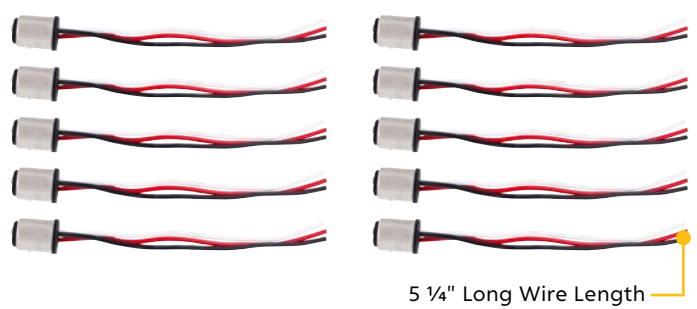

3 Wire 1157 Double Contact Plug Adapter For Tail Light Socket

- Dual contact 1157 style plug
- For LED installation and wiring repair

FTL1157P10 | Double Contact Plug Adapter | 10 Pcs. / Pack

10 PIECES