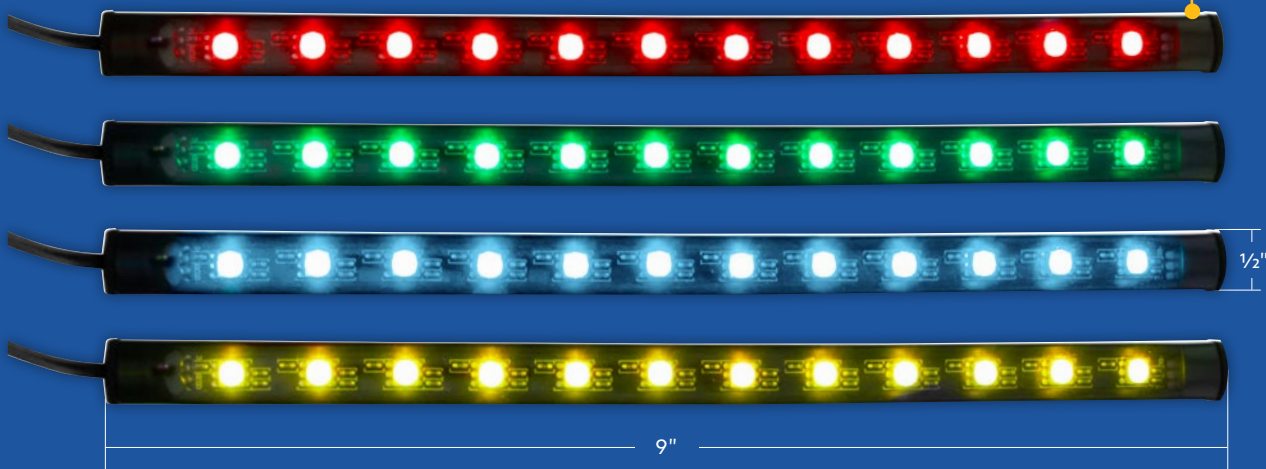

NEW ITEMS // May 2024

LED Multi-Color RGB Interior Light Bar

- 48 bright color changing LEDs with 480 lumen output
- App control with millions of colors to dim, strobe & synchronize to the beat of music from your smart phone device
- Pre-applied double sided tape on back for easy installation
- 12V DC socket dual USB charger, power cable, and remote control included
- Not intended for exterior application, for interior use only
- For show use only, do not use on-road

36105 | LED Multi-Color RGB Interior Light Bar | 1 Set / Cbox

48 LEDs

T 866.327.5288 | F 888.986.6088 | classic.upauto.com

1156 Single Contact Style 2-Wire Tail Light Socket Plug Adapter

- Single contact 1156 style plug
- For LED installation and wiring repair

FTL1156P10 | Single Contact Plug Adapter | 10 Pcs. / Pack

10 PIECES

3 Wire 1157 Double Contact Plug Adapter For Tail Light Socket

- Dual contact 1157 style plug
- For LED installation and wiring repair

FTL1157P10 | Double Contact Plug Adapter | 10 Pcs. / Pack

110675 | Left Hand
110671 | Right Hand

1 Pc. / Each
1 Pc. / Each

NEW & IMPROVED!

7' Long 18-AWG Wiring With Insulated Push-On Type Male Terminals

- Quality 18 gauge soft silicone coated wires in solid black and solid white
- Features insulated push-on type 1/4" male terminal with hard plastic body
- Crimped male connectors with rubber sleeve on the other end
- Can be used on 1954-1966 Chevrolet & GMC truck tail lights