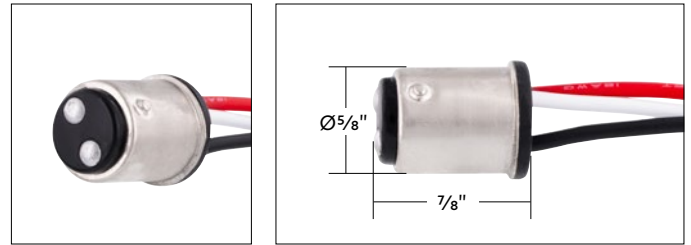

3 Wire 1157 Double Contact Plug Adapter For Tail Light Socket

- Dual contact 1157 style plug
- For LED installation and wiring repair

FTL1157P10 | Double Contact Plug Adapter | 10 Pcs. / Pack

10 PIECES