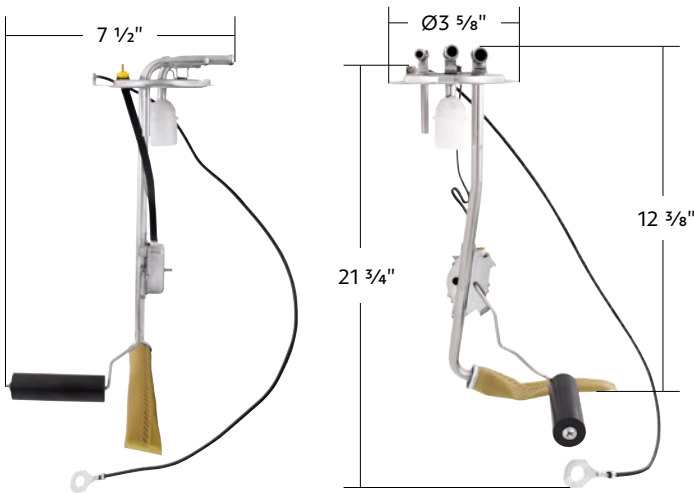

NEW ITEMS // May 2024

LED Multi-Color RGB Interior Light Bar

- 48 bright color changing LEDs with 480 lumen output
- App control with millions of colors to dim, strobe & synchronize to the beat of music from your smart phone device
- Pre-applied double sided tape on back for easy installation
- 12V DC socket dual USB charger, power cable, and remote control included
- Not intended for exterior application, for interior use only
- For show use only, do not use on-road

1980-1989 Chevrolet & GMC Truck

- Made with corrosion resistant stainless steel sheet
- Features 3 outlets only design
- Float level sensor design just like the original
- Includes rubber seal, stainless steel lock ring, & strainer
- Direct replacement for OE# 25002010

110675 | Left Hand
110671 | Right Hand

1 Pc. / Each
1 Pc. / Each

NEW & IMPROVED!

7' Long 18-AWG Wiring With Insulated Push-On Type Male Terminals

- Quality 18 gauge soft silicone coated wires in solid black and solid white
- Features insulated push-on type 1/4" male terminal with hard plastic body
- Crimped male connectors with rubber sleeve on the other end
- Can be used on 1954-1966 Chevrolet & GMC truck tail lights

C555911-2 | 7' Long 18 AWG Wiring | **1 Pc. / Each**

7' Long Wire Length

Push-on type 1/4" male terminal with hard plastic body

WELCOME TO YOUR
ALL-IN-ONE DEALER PORTAL
 ONE-STOP ONLINE BUYING EXPERIENCE.