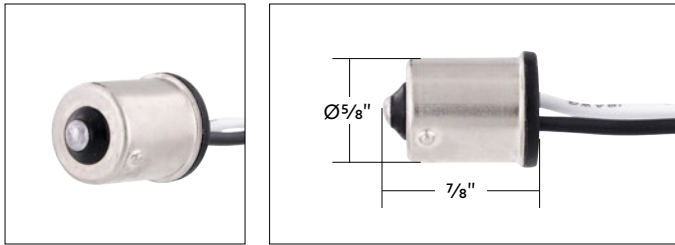

NEW ITEMS // May 2024

LED Multi-Color RGB Interior Light Bar

- 48 bright color changing LEDs with 480 lumen output
- App control with millions of colors to dim, strobe & synchronize to the beat of music from your smart phone device
- Pre-applied double sided tape on back for easy installation
- 12V DC socket dual USB charger, power cable, and remote control included
- Not intended for exterior application, for interior use only
- For show use only, do not use on-road

36105 | LED Multi-Color RGB Interior Light Bar | 1 Set / Cbox

48 LEDs

T 866.327.5288 | F 888.986.6088 | classic.upauto.com

1156 Single Contact Style 2-Wire Tail Light Socket Plug Adapter

- Single contact 1156 style plug
- For LED installation and wiring repair

FTL1156P10 | Single Contact Plug Adapter | 10 Pcs. / Pack

10 PIECES

3 Wire 1157 Double Contact Plug Adapter For Tail Light Socket

- Dual contact 1157 style plug
- For LED installation and wiring repair

FTL1157P10 | Double Contact Plug Adapter | 10 Pcs. / Pack

110675 | Left Hand
110671 | Right Hand

1 Pc. / Each
1 Pc. / Each

NEW & IMPROVED!

7' Long 18-AWG Wiring With Insulated Push-On Type Male Terminals

- Quality 18 gauge soft silicone coated wires in solid black and solid white
- Features insulated push-on type 1/4" male terminal with hard plastic body
- Crimped male connectors with rubber sleeve on the other end
- Can be used on 1954-1966 Chevrolet & GMC truck tail lights