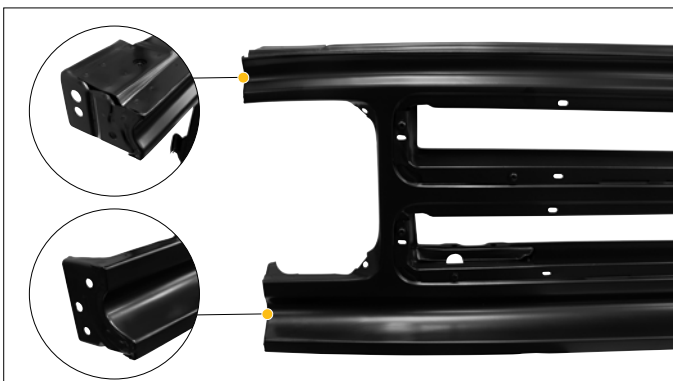

NEW ITEMS // March 2024

45 LED CARGO LIGHT WITH 3RD BRAKE LIGHT

1967-1978 Ford Truck

45 LED Cargo Light With 3rd Brake Light

1967-1978 Ford Truck

- High quality injection molded polycarbonate lens
- Epoxy coated, fully sealed electronics designed for 12V DC systems
- Bright 30 LED white cargo light with 15 LED red brake light function
- Easy wiring with OE style plug for cargo light
- Optional brake light requires extra wiring to connect to brake switch
- Designed to install with the original rubber pad & bezel
- DOT/SAE, FMVSS 108 & IPX7 water resistant

20 High Power LED 5-3/4" Headlight With LED DRL/Position Light - Black

- 1200 lumens low beam and 1450 lumens high beam LED
- Bright dual function daytime running light/position light bar with 18 bright white LEDs
- Beautiful crystal clear polycarbonate front lens
- Reinforced aluminum reflector, rugged anti-vibration construction
- Direct replacement to sealed beam type headlights
- Easy plug-in design with H4 plug and male bullet plugs for position light wiring
- 12V DC compatible, DOT/SAE, FMVSS 108
- Wire color code: **RED**=Low Beam, **WHITE**=High Beam, **BLACK**=Ground, **BROWN**=Position Light, **BLUE**=DRL
- IP67 water resistant

31020 | Black

| 1 Pc. / Card

Grille Frame

1967-1968 Chevrolet Truck/Suburban

- Excellent steel reproduction with all of the original contour and detail
- Finished with black EDP protective coating to keep your new steel fresh and rust-free
- Precision punched holes for mounting, moulding, & trim

111142 | Steel Grille Shell

| 1 Pc. / Wbox

License Plate Light

1967-1987 Chevrolet & GMC Truck

- Direct replacement for damaged or missing license plate lights
- Features OE style lens
- Includes pre-installed 1156 bulb
- Easy wiring with single 0.180" male plug