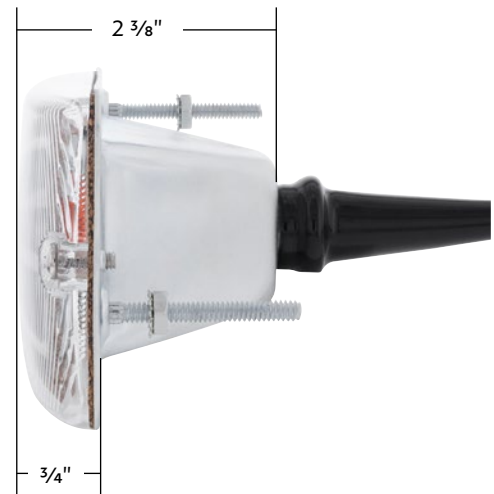

20 High Power LED 5-3/4" Headlight With LED DRL/Position Light - Black

- 1200 lumens low beam and 1450 lumens high beam LED
- Bright dual function daytime running light/position light bar with 18 bright white LEDs
- Beautiful crystal clear polycarbonate front lens
- Reinforced aluminum reflector, rugged anti-vibration construction
- Direct replacement to sealed beam type headlights
- Easy plug-in design with H4 plug and male bullet plugs for position light wiring
- 12V DC compatible, DOT/SAE, FMVSS 108
- Wire color code: **RED**=Low Beam, **WHITE**=High Beam, **BLACK**=Ground, **BROWN**=Position Light, **BLUE**=DRL
- IP67 water resistant

110856 | Left Hand

1 Pc. / Each

110857 | Right Hand

1 Pc. / Each

Parking Light

1966-1968 Ford Bronco

- Quality reproduction of original style lens & back housing
- Assembled with original style lens, gasket & hardware
- 1157 bulb included; amber bulb included with clear lens
- Wire with OE style 2-pin connector
- Fits driver or passenger side

111104 Clear Lens

1 Pc. / Box

111130 Amber Lens

1 Pc. / Box

Parking Light

1969-1977 Ford Bronco

- Quality reproduction of original style lens & back housing
- Assembled with original style lens, gasket & hardware
- 1157 bulb included; amber bulb included with clear lens
- Wire with OE style 2-pin connector
- Fits driver or passenger side

111105 Clear Lens

1 Pc. / Box

111131 Amber Lens

1 Pc. / Box

Dash Control Lights

1973 Ford Bronco

- Features illuminated dash control labels
- Bulbs included within the unit
- Plugs and installs in place of the original