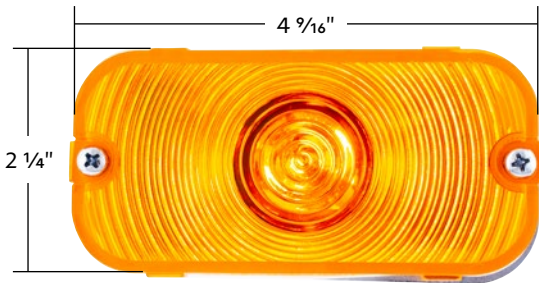

20 High Power LED 5-3/4" Headlight With LED DRL/Position Light - Black

- 1200 lumens low beam and 1450 lumens high beam LED
- Bright dual function daytime running light/position light bar with 18 bright white LEDs
- Beautiful crystal clear polycarbonate front lens
- Reinforced aluminum reflector, rugged anti-vibration construction
- Direct replacement to sealed beam type headlights
- Easy plug-in design with H4 plug and male bullet plugs for position light wiring
- 12V DC compatible, DOT/SAE, FMVSS 108
- Wire color code: **RED**=Low Beam, **WHITE**=High Beam, **BLACK**=Ground, **BROWN**=Position Light, **BLUE**=DRL
- IP67 water resistant

110856 | Left Hand

1 Pc. / Each

110857 | Right Hand

1 Pc. / Each

Parking Light

1966-1968 Ford Bronco

- Quality reproduction of original style lens & back housing
- Assembled with original style lens, gasket & hardware
- 1157 bulb included; amber bulb included with clear lens
- Wire with OE style 2-pin connector
- Fits driver or passenger side

111104 Clear Lens

1 Pc. / Box

111130 Amber Lens

1 Pc. / Box

Parking Light

1969-1977 Ford Bronco

- Quality reproduction of original style lens & back housing
- Assembled with original style lens, gasket & hardware
- 1157 bulb included; amber bulb included with clear lens
- Wire with OE style 2-pin connector
- Fits driver or passenger side