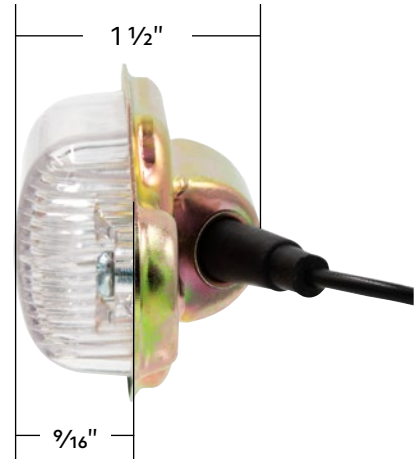

NEW ITEMS // March 2024

45 LED CARGO LIGHT WITH 3RD BRAKE LIGHT

1967-1978 Ford Truck

45 LED Cargo Light With 3rd Brake Light

1967-1978 Ford Truck

- High quality injection molded polycarbonate lens
- Epoxy coated, fully sealed electronics designed for 12V DC systems
- Bright 30 LED white cargo light with 15 LED red brake light function
- Easy wiring with OE style plug for cargo light
- Optional brake light requires extra wiring to connect to brake switch
- Designed to install with the original rubber pad & bezel
- DOT/SAE, FMVSS 108 & IPX7 water resistant

20 High Power LED 5-3/4" Headlight With LED DRL/Position Light - Black

- 1200 lumens low beam and 1450 lumens high beam LED
- Bright dual function daytime running light/position light bar with 18 bright white LEDs
- Beautiful crystal clear polycarbonate front lens
- Reinforced aluminum reflector, rugged anti-vibration construction
- Direct replacement to sealed beam type headlights
- Easy plug-in design with H4 plug and male bullet plugs for position light wiring
- 12V DC compatible, DOT/SAE, FMVSS 108
- Wire color code: **RED**=Low Beam, **WHITE**=High Beam, **BLACK**=Ground, **BROWN**=Position Light, **BLUE**=DRL
- IP67 water resistant

111142 | Steel Grille Shell

| 1 Pc. / Wbox

License Plate Light

1967-1987 Chevrolet & GMC Truck

- Direct replacement for damaged or missing license plate lights
- Features OE style lens
- Includes pre-installed 1156 bulb
- Easy wiring with single 0.180" male plug

111106 | License Plate Light

1 Pc. / Box

Lower Door Hinge

1973-1987 Chevrolet & GMC Truck

- Die stamped with heavy duty steel with original contour detail
- Precision punched mounting holes for easy installation