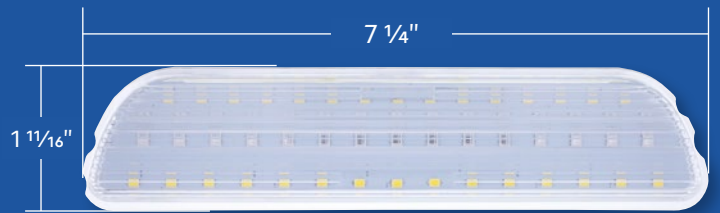

T 866.327.5288 | F 888.986.6088 | classic.upauto.com