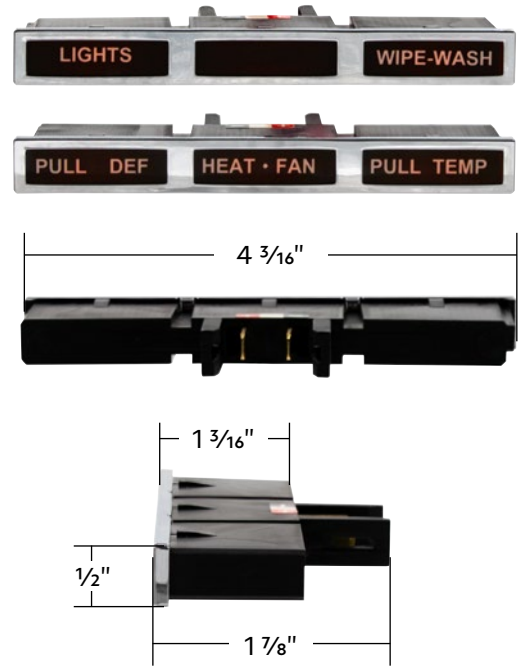

Dash Control Lights

1974-1977 Ford Bronco

- Features illuminated dash control labels
- Bulbs included within the unit
- Plugs and installs in place of the original

111103 | Dash Control Lights | 2 Pcs. / Box