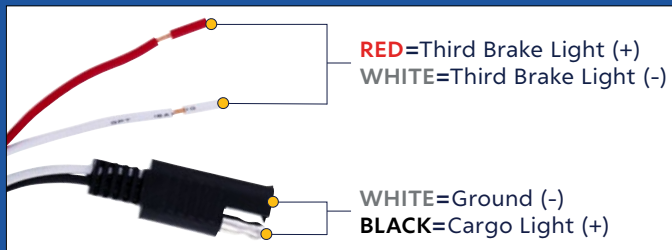

T 866.327.5288 | F 888.986.6088 | classic.upauto.com