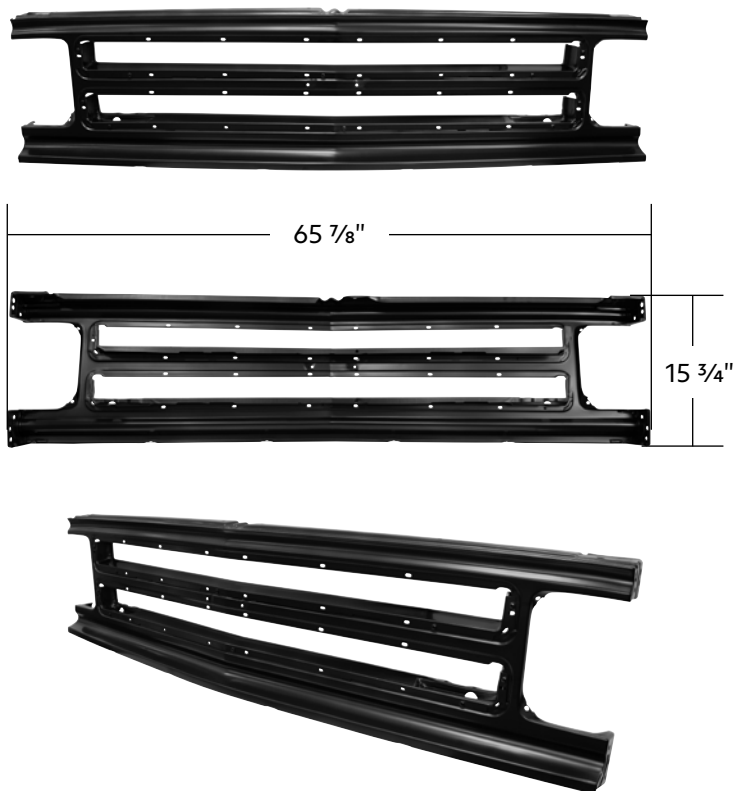

NEW ITEMS // March 2024

45 LED CARGO LIGHT WITH 3RD BRAKE LIGHT

1967-1978 Ford Truck

45 LED Cargo Light With 3rd Brake Light

1967-1978 Ford Truck

- High quality injection molded polycarbonate lens
- Epoxy coated, fully sealed electronics designed for 12V DC systems
- Bright 30 LED white cargo light with 15 LED red brake light function
- Easy wiring with OE style plug for cargo light
- Optional brake light requires extra wiring to connect to brake switch
- Designed to install with the original rubber pad & bezel
- DOT/SAE, FMVSS 108 & IPX7 water resistant

20 High Power LED 5-3/4" Headlight With LED DRL/Position Light - Black

- 1200 lumens low beam and 1450 lumens high beam LED
- Bright dual function daytime running light/position light bar with 18 bright white LEDs
- Beautiful crystal clear polycarbonate front lens
- Reinforced aluminum reflector, rugged anti-vibration construction
- Direct replacement to sealed beam type headlights
- Easy plug-in design with H4 plug and male bullet plugs for position light wiring
- 12V DC compatible, DOT/SAE, FMVSS 108
- Wire color code: **RED**=Low Beam, **WHITE**=High Beam, **BLACK**=Ground, **BROWN**=Position Light, **BLUE**=DRL
- IP67 water resistant

31020 | Black

| 1 Pc. / Card

Grille Frame

1967-1968 Chevrolet Truck/Suburban

- Excellent steel reproduction with all of the original contour and detail
- Finished with black EDP protective coating to keep your new steel fresh and rust-free
- Precision punched holes for mounting, moulding, & trim

111142 | Steel Grille Shell

| 1 Pc. / Wbox

License Plate Light

1967-1987 Chevrolet & GMC Truck

- Direct replacement for damaged or missing license plate lights
- Features OE style lens
- Includes pre-installed 1156 bulb
- Easy wiring with single 0.180" male plug