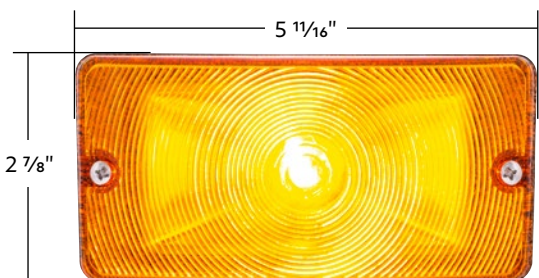

Parking Light

1969-1977 Ford Bronco

- Quality reproduction of original style lens & back housing
- Assembled with original style lens, gasket & hardware
- 1157 bulb included; amber bulb included with clear lens
- Wire with OE style 2-pin connector
- Fits driver or passenger side

111105 Clear Lens

1 Pc. / Box

111131 Amber Lens

1 Pc. / Box