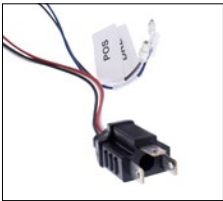

NEW ITEMS // March 2024

45 LED CARGO LIGHT WITH 3RD BRAKE LIGHT

1967-1978 Ford Truck

45 LED Cargo Light With 3rd Brake Light

1967-1978 Ford Truck

- High quality injection molded polycarbonate lens
- Epoxy coated, fully sealed electronics designed for 12V DC systems
- Bright 30 LED white cargo light with 15 LED red brake light function
- Easy wiring with OE style plug for cargo light
- Optional brake light requires extra wiring to connect to brake switch
- Designed to install with the original rubber pad & bezel
- DOT/SAE, FMVSS 108 & IPX7 water resistant

20 High Power LED 5-3/4" Headlight With LED DRL/Position Light - Black

- 1200 lumens low beam and 1450 lumens high beam LED
- Bright dual function daytime running light/position light bar with 18 bright white LEDs
- Beautiful crystal clear polycarbonate front lens
- Reinforced aluminum reflector, rugged anti-vibration construction
- Direct replacement to sealed beam type headlights
- Easy plug-in design with H4 plug and male bullet plugs for position light wiring
- 12V DC compatible, DOT/SAE, FMVSS 108
- Wire color code: **RED**=Low Beam, **WHITE**=High Beam, **BLACK**=Ground, **BROWN**=Position Light, **BLUE**=DRL
- IP67 water resistant

31020 | Black

| 1 Pc. / Card

Grille Frame

1967-1968 Chevrolet Truck/Suburban

- Excellent steel reproduction with all of the original contour and detail
- Finished with black EDP protective coating to keep your new steel fresh and rust-free
- Precision punched holes for mounting, moulding, & trim