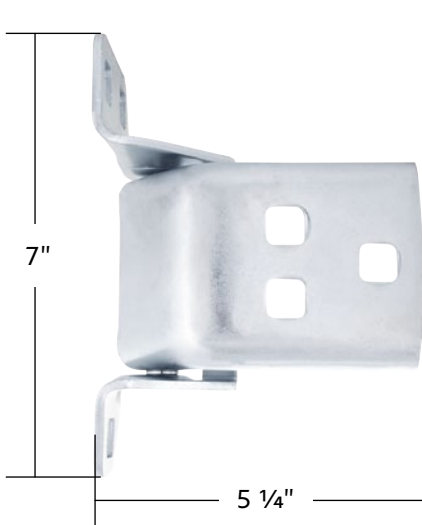

20 High Power LED 5-3/4" Headlight With LED DRL/Position Light - Black

- 1200 lumens low beam and 1450 lumens high beam LED
- Bright dual function daytime running light/position light bar with 18 bright white LEDs
- Beautiful crystal clear polycarbonate front lens
- Reinforced aluminum reflector, rugged anti-vibration construction
- Direct replacement to sealed beam type headlights
- Easy plug-in design with H4 plug and male bullet plugs for position light wiring
- 12V DC compatible, DOT/SAE, FMVSS 108
- Wire color code: **RED**=Low Beam, **WHITE**=High Beam, **BLACK**=Ground, **BROWN**=Position Light, **BLUE**=DRL
- IP67 water resistant

111142 | Steel Grille Shell

| 1 Pc. / Wbox

License Plate Light

1967-1987 Chevrolet & GMC Truck

- Direct replacement for damaged or missing license plate lights
- Features OE style lens
- Includes pre-installed 1156 bulb
- Easy wiring with single 0.180" male plug

111106 | License Plate Light

1 Pc. / Box

Lower Door Hinge

1973-1987 Chevrolet & GMC Truck

- Die stamped with heavy duty steel with original contour detail
- Precision punched mounting holes for easy installation

110856 | Left Hand

1 Pc. / Each

110857 | Right Hand

1 Pc. / Each

Parking Light

1966-1968 Ford Bronco

- Quality reproduction of original style lens & back housing
- Assembled with original style lens, gasket & hardware
- 1157 bulb included; amber bulb included with clear lens
- Wire with OE style 2-pin connector
- Fits driver or passenger side