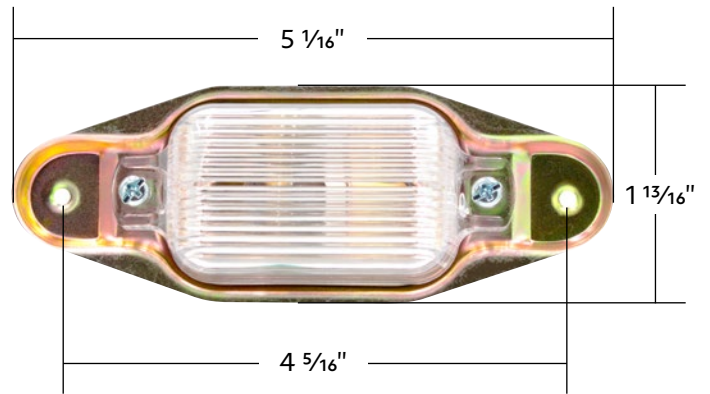

20 High Power LED 5-3/4" Headlight With LED DRL/Position Light - Black

- 1200 lumens low beam and 1450 lumens high beam LED
- Bright dual function daytime running light/position light bar with 18 bright white LEDs
- Beautiful crystal clear polycarbonate front lens
- Reinforced aluminum reflector, rugged anti-vibration construction
- Direct replacement to sealed beam type headlights
- Easy plug-in design with H4 plug and male bullet plugs for position light wiring
- 12V DC compatible, DOT/SAE, FMVSS 108
- Wire color code: **RED**=Low Beam, **WHITE**=High Beam, **BLACK**=Ground, **BROWN**=Position Light, **BLUE**=DRL
- IP67 water resistant

31020 | Black

| 1 Pc. / Card

Grille Frame

1967-1968 Chevrolet Truck/Suburban

- Excellent steel reproduction with all of the original contour and detail
- Finished with black EDP protective coating to keep your new steel fresh and rust-free
- Precision punched holes for mounting, moulding, & trim

111142 | Steel Grille Shell

| 1 Pc. / Wbox

License Plate Light

1967-1987 Chevrolet & GMC Truck

- Direct replacement for damaged or missing license plate lights
- Features OE style lens
- Includes pre-installed 1156 bulb
- Easy wiring with single 0.180" male plug

111106 | License Plate Light

1 Pc. / Box

Lower Door Hinge

1973-1987 Chevrolet & GMC Truck

- Die stamped with heavy duty steel with original contour detail
- Precision punched mounting holes for easy installation