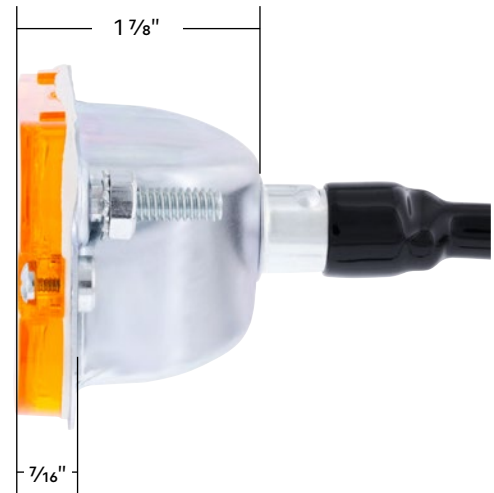

20 High Power LED 5-3/4" Headlight With LED DRL/Position Light - Black

- 1200 lumens low beam and 1450 lumens high beam LED
- Bright dual function daytime running light/position light bar with 18 bright white LEDs
- Beautiful crystal clear polycarbonate front lens
- Reinforced aluminum reflector, rugged anti-vibration construction
- Direct replacement to sealed beam type headlights
- Easy plug-in design with H4 plug and male bullet plugs for position light wiring
- 12V DC compatible, DOT/SAE, FMVSS 108
- Wire color code: **RED**=Low Beam, **WHITE**=High Beam, **BLACK**=Ground, **BROWN**=Position Light, **BLUE**=DRL
- IP67 water resistant

111106 | License Plate Light

1 Pc. / Box

Lower Door Hinge

1973-1987 Chevrolet & GMC Truck

- Die stamped with heavy duty steel with original contour detail
- Precision punched mounting holes for easy installation

110856 | Left Hand

1 Pc. / Each

110857 | Right Hand

1 Pc. / Each

Parking Light

1966-1968 Ford Bronco

- Quality reproduction of original style lens & back housing
- Assembled with original style lens, gasket & hardware
- 1157 bulb included; amber bulb included with clear lens
- Wire with OE style 2-pin connector
- Fits driver or passenger side

111104 Clear Lens

1 Pc. / Box

111130 Amber Lens

1 Pc. / Box

Parking Light

1969-1977 Ford Bronco

- Quality reproduction of original style lens & back housing
- Assembled with original style lens, gasket & hardware
- 1157 bulb included; amber bulb included with clear lens
- Wire with OE style 2-pin connector
- Fits driver or passenger side