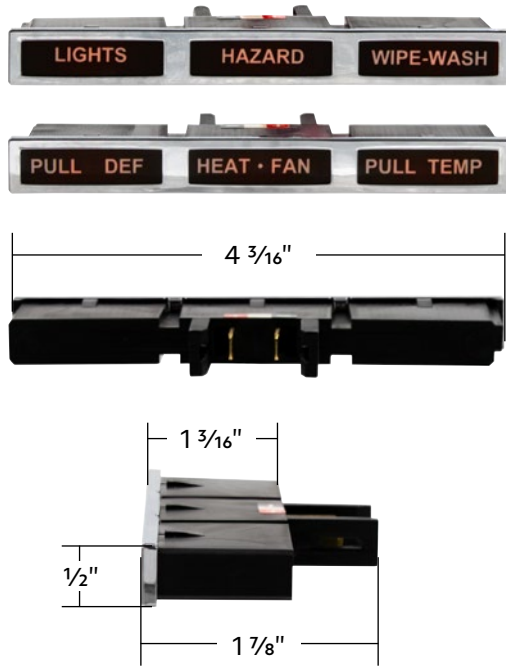

Dash Control Lights

1973 Ford Bronco

- Features illuminated dash control labels
- Bulbs included within the unit
- Plugs and installs in place of the original

111102 | Dash Control Lights | 2 Pcs. / Box