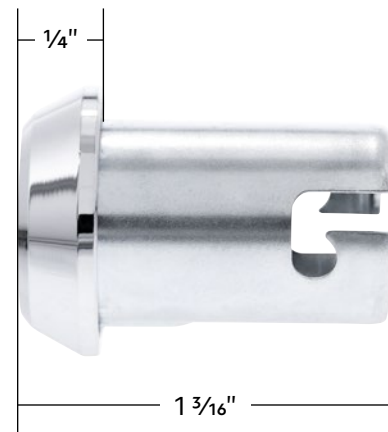

20 High Power LED 5-3/4" Headlight With LED DRL/Position Light - Black

- 1200 lumens low beam and 1450 lumens high beam LED
- Bright dual function daytime running light/position light bar with 18 bright white LEDs
- Beautiful crystal clear polycarbonate front lens
- Reinforced aluminum reflector, rugged anti-vibration construction
- Direct replacement to sealed beam type headlights
- Easy plug-in design with H4 plug and male bullet plugs for position light wiring
- 12V DC compatible, DOT/SAE, FMVSS 108
- Wire color code: **RED**=Low Beam, **WHITE**=High Beam, **BLACK**=Ground, **BROWN**=Position Light, **BLUE**=DRL
- IP67 water resistant

111103 | Dash Control Lights | 2 Pcs. / Box

"Brake" Dash Warning Light Bezel & Lens

1967-1977 Ford Bronco

- Beautiful chrome plated bezel
- Features a red colored lens with "BRAKE" text
- OE replacement for the original dash warning light
- This item also fits: 1967-1972 (Ford F100, F250, F350 Truck), 1973-1976 (Ford F350 Truck), 1960-1962 (Ford Galaxy), 1966 (Ford Galaxy)

111101 | "Brake" Dash Warning Light | 1 Pc. / Each

CHROME FINISH

CHROME FINISH

11/16" x 7/8" Chrome Die-Cast Acorn Nut Cover (50 pcs/Box)

- Beautiful chrome plated finish w/ triple chrome plating process
- High quality zinc die-cast material