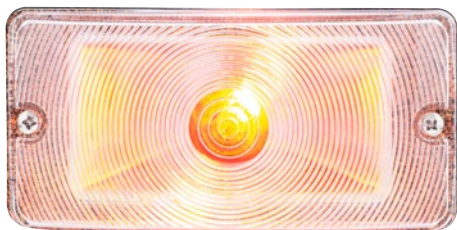

110856 | Left Hand

1 Pc. / Each

110857 | Right Hand

1 Pc. / Each

Parking Light

1966-1968 Ford Bronco

- Quality reproduction of original style lens & back housing
- Assembled with original style lens, gasket & hardware
- 1157 bulb included; amber bulb included with clear lens
- Wire with OE style 2-pin connector
- Fits driver or passenger side

111104 Clear Lens

1 Pc. / Box

111130 Amber Lens

1 Pc. / Box

Parking Light

1969-1977 Ford Bronco

- Quality reproduction of original style lens & back housing
- Assembled with original style lens, gasket & hardware
- 1157 bulb included; amber bulb included with clear lens
- Wire with OE style 2-pin connector
- Fits driver or passenger side

111105 Clear Lens

1 Pc. / Box

111131 Amber Lens

1 Pc. / Box

Dash Control Lights

1973 Ford Bronco

- Features illuminated dash control labels
- Bulbs included within the unit
- Plugs and installs in place of the original