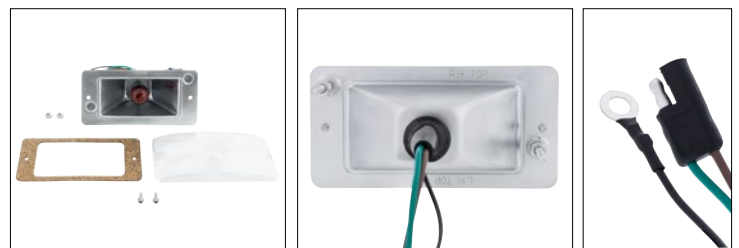

110856 | Left Hand

1 Pc. / Each

110857 | Right Hand

1 Pc. / Each

Parking Light

1966-1968 Ford Bronco

- Quality reproduction of original style lens & back housing
- Assembled with original style lens, gasket & hardware
- 1157 bulb included; amber bulb included with clear lens
- Wire with OE style 2-pin connector
- Fits driver or passenger side

111104 Clear Lens

1 Pc. / Box

111130 Amber Lens

1 Pc. / Box

Parking Light

1969-1977 Ford Bronco

- Quality reproduction of original style lens & back housing
- Assembled with original style lens, gasket & hardware
- 1157 bulb included; amber bulb included with clear lens
- Wire with OE style 2-pin connector
- Fits driver or passenger side

111105 Clear Lens

1 Pc. / Box

111131 Amber Lens

1 Pc. / Box

Dash Control Lights

1973 Ford Bronco

- Features illuminated dash control labels
- Bulbs included within the unit
- Plugs and installs in place of the original