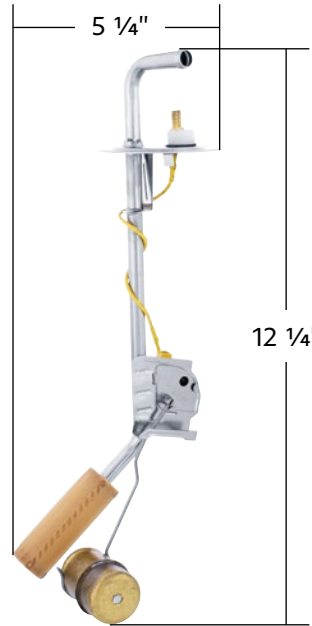

111103 | Dash Control Lights | 2 Pcs. / Box

"Brake" Dash Warning Light Bezel & Lens

1967-1977 Ford Bronco

- Beautiful chrome plated bezel
- Features a red colored lens with "BRAKE" text
- OE replacement for the original dash warning light
- This item also fits: 1967-1972 (Ford F100, F250, F350 Truck), 1973-1976 (Ford F350 Truck), 1960-1962 (Ford Galaxy), 1966 (Ford Galaxy)

111101 | "Brake" Dash Warning Light | 1 Pc. / Each

CHROME FINISH

CHROME FINISH

11/16" x 7/8" Chrome Die-Cast Acorn Nut Cover (50 pcs/Box)

- Beautiful chrome plated finish w/ triple chrome plating process
- High quality zinc die-cast material

10021M50 | Acorn Nut Cover | 1 Pc. / Wbox

NEW & IMPROVED
Improved float level potentiometer sensor.

Auxiliary Fuel Tank Sending Unit

1966-1977 Ford Bronco

- Made with corrosion resistant stainless steel sheet
- Brass float just like the original
- Includes rubber seal, stainless steel lock ring, & strainer