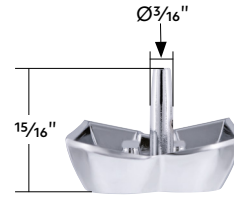

NEW ITEMS // January 2024

FUEL SENDING UNIT

1967-1971 Chevrolet & GMC Truck With 6 Cylinders

- Made with corrosion resistant stainless steel sheet metal
- Brass float just like the original
- Includes rubber seal, stainless steel lock ring, and strainer
- 5/16" diameter fuel line

111141 | Fuel Sending Unit

1 Pc. / Box

Headlight Visor: Blue (Pair)

1949-1957 Chevrolet with Single Headlight

- Visor with stainless steel accent plate
- Fits 7" headlights
- Fits 1949-1957 Chevrolet with single headlight
- 3 Additional Colors are Available:
Amber #C2001A, Green #C2001G, & Red #C2001R

C2001B | Blue - Headlight Visor

2 Pc. / Pair

T 866.327.5288 | F 888.986.6088 | classic.upauto.com

BACK IN STOCK

Chrome "BRONCO" Grille Letter Set

1966-1977 Ford Bronco

- Beautiful high quality chrome plated finish with triple chrome plating process
- Exceptional quality die-cast with gloss red inlay
- 12 speed nuts included
- Excellent upgrade for all 1966-1977 Ford Broncos
- Drill template included for easy installation
- Unique design made for aftermarket smooth style grilles without FORD lettering
- Official licensed product by Ford Motor Company

110499 | Chrome "BRONCO" Grille Letter Set | 1 Pc. / Card

NEW & IMPROVED!

Vintage Steering Wheel Spinner With Clear Removable Top & Additional Flag Inserts

- Old school steering wheel spinner for that vintage look
- Perfect for classic cars, classic trucks, hot rods, rat rods, & lead sleds
- Chrome die-cast base with black plastic knob & clear see thru cap
- Removable clear cap for installing a picture or emblem of your choice
- Intended for classics & show cars, not every day use
- Adjustable straps fit most steering wheels with grip diameter of 3/4" to 1-1/4"
- Not recommended for padded steering wheels
- Shipped in retail packaging