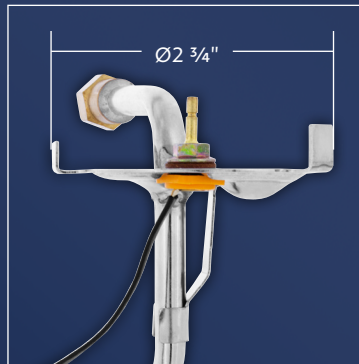

NEW ITEMS // January 2024

FUEL SENDING UNIT

1967-1971 Chevrolet & GMC Truck With 6 Cylinders

- Made with corrosion resistant stainless steel sheet metal
- Brass float just like the original
- Includes rubber seal, stainless steel lock ring, and strainer
- 5/16" diameter fuel line

111141 | Fuel Sending Unit

1 Pc. / Box

Headlight Visor: Blue (Pair)

1949-1957 Chevrolet with Single Headlight

- Visor with stainless steel accent plate
- Fits 7" headlights
- Fits 1949-1957 Chevrolet with single headlight
- 3 Additional Colors are Available:
Amber #C2001A, Green #C2001G, & Red #C2001R

C2001B | Blue - Headlight Visor

2 Pc. / Pair

T 866.327.5288 | F 888.986.6088 | classic.upauto.com

BACK IN STOCK

Chrome "BRONCO" Grille Letter Set

1966-1977 Ford Bronco

- Beautiful high quality chrome plated finish with triple chrome plating process
- Exceptional quality die-cast with gloss red inlay
- 12 speed nuts included
- Excellent upgrade for all 1966-1977 Ford Broncos
- Drill template included for easy installation
- Unique design made for aftermarket smooth style grilles without FORD lettering
- Official licensed product by Ford Motor Company

110499 | Chrome "BRONCO" Grille Letter Set | 1 Pc. / Card

NEW & IMPROVED!

Vintage Steering Wheel Spinner With Clear Removable Top & Additional Flag Inserts

- Old school steering wheel spinner for that vintage look
- Perfect for classic cars, classic trucks, hot rods, rat rods, & lead sleds
- Chrome die-cast base with black plastic knob & clear see thru cap
- Removable clear cap for installing a picture or emblem of your choice
- Intended for classics & show cars, not every day use
- Adjustable straps fit most steering wheels with grip diameter of 3/4" to 1-1/4"
- Not recommended for padded steering wheels
- Shipped in retail packaging