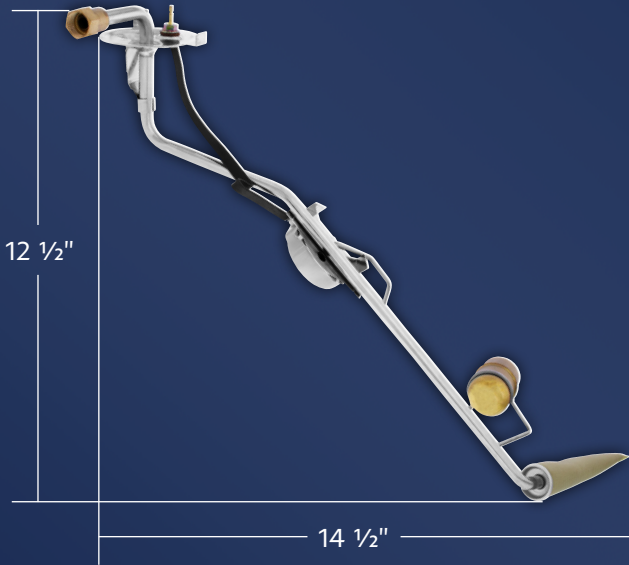

NEW ITEMS // January 2024

FUEL SENDING UNIT

1967-1971 Chevrolet & GMC Truck With 6 Cylinders

- Made with corrosion resistant stainless steel sheet metal
- Brass float just like the original
- Includes rubber seal, stainless steel lock ring, and strainer
- 5/16" diameter fuel line

111141 | Fuel Sending Unit

1 Pc. / Box

Headlight Visor: Blue (Pair)

1949-1957 Chevrolet with Single Headlight

- Visor with stainless steel accent plate
- Fits 7" headlights
- Fits 1949-1957 Chevrolet with single headlight
- 3 Additional Colors are Available:
Amber #C2001A, Green #C2001G, & Red #C2001R

C2001B | Blue - Headlight Visor

2 Pc. / Pair

T 866.327.5288 | F 888.986.6088 | classic.upauto.com

BACK IN STOCK

Chrome "BRONCO" Grille Letter Set

1966-1977 Ford Bronco

- Beautiful high quality chrome plated finish with triple chrome plating process
- Exceptional quality die-cast with gloss red inlay
- 12 speed nuts included
- Excellent upgrade for all 1966-1977 Ford Broncos
- Drill template included for easy installation
- Unique design made for aftermarket smooth style grilles without FORD lettering
- Official licensed product by Ford Motor Company

110499 | Chrome "BRONCO" Grille Letter Set | 1 Pc. / Card

NEW & IMPROVED!

Vintage Steering Wheel Spinner With Clear Removable Top & Additional Flag Inserts

- Old school steering wheel spinner for that vintage look
- Perfect for classic cars, classic trucks, hot rods, rat rods, & lead sleds
- Chrome die-cast base with black plastic knob & clear see thru cap
- Removable clear cap for installing a picture or emblem of your choice
- Intended for classics & show cars, not every day use
- Adjustable straps fit most steering wheels with grip diameter of 3/4" to 1-1/4"
- Not recommended for padded steering wheels
- Shipped in retail packaging