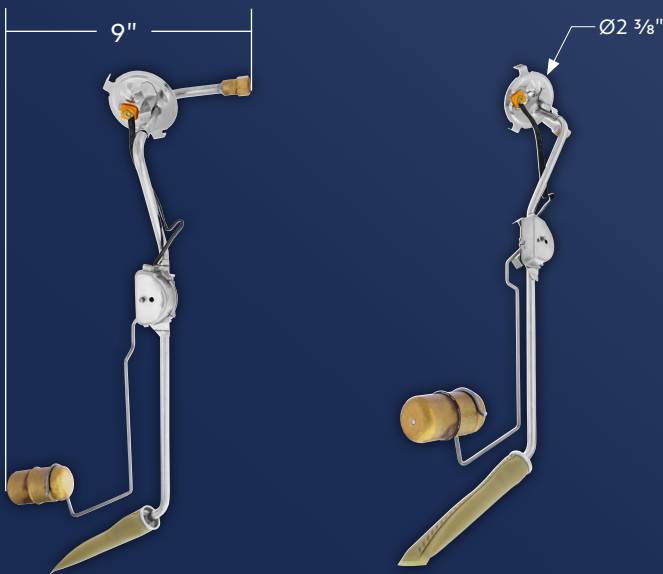

NEW ITEMS // January 2024

FUEL SENDING UNIT

1967-1971 Chevrolet & GMC Truck With 6 Cylinders

- Made with corrosion resistant stainless steel sheet metal
- Brass float just like the original
- Includes rubber seal, stainless steel lock ring, and strainer
- 5/16" diameter fuel line

111141 | Fuel Sending Unit

1 Pc. / Box

Headlight Visor: Blue (Pair)

1949-1957 Chevrolet with Single Headlight

- Visor with stainless steel accent plate
- Fits 7" headlights
- Fits 1949-1957 Chevrolet with single headlight
- 3 Additional Colors are Available:
Amber #C2001A, Green #C2001G, & Red #C2001R

C2001B | Blue - Headlight Visor

2 Pc. / Pair

T 866.327.5288 | F 888.986.6088 | classic.upauto.com

BACK IN STOCK

Chrome "BRONCO" Grille Letter Set

1966-1977 Ford Bronco

- Beautiful high quality chrome plated finish with triple chrome plating process
- Exceptional quality die-cast with gloss red inlay
- 12 speed nuts included
- Excellent upgrade for all 1966-1977 Ford Broncos
- Drill template included for easy installation
- Unique design made for aftermarket smooth style grilles without FORD lettering
- Official licensed product by Ford Motor Company

110499 | Chrome "BRONCO" Grille Letter Set | 1 Pc. / Card

NEW & IMPROVED!

Vintage Steering Wheel Spinner With Clear Removable Top & Additional Flag Inserts

- Old school steering wheel spinner for that vintage look
- Perfect for classic cars, classic trucks, hot rods, rat rods, & lead sleds
- Chrome die-cast base with black plastic knob & clear see thru cap
- Removable clear cap for installing a picture or emblem of your choice
- Intended for classics & show cars, not every day use
- Adjustable straps fit most steering wheels with grip diameter of 3/4" to 1-1/4"
- Not recommended for padded steering wheels
- Shipped in retail packaging