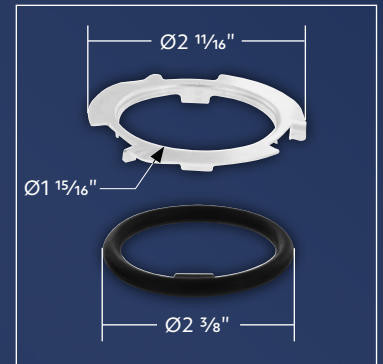

NEW ITEMS // January 2024

FUEL SENDING UNIT

1967-1971 Chevrolet & GMC Truck With 6 Cylinders

- Made with corrosion resistant stainless steel sheet metal
- Brass float just like the original
- Includes rubber seal, stainless steel lock ring, and strainer
- 5/16" diameter fuel line

111141 | Fuel Sending Unit

1 Pc. / Box

Headlight Visor: Blue (Pair)

1949-1957 Chevrolet with Single Headlight

- Visor with stainless steel accent plate
- Fits 7" headlights
- Fits 1949-1957 Chevrolet with single headlight
- 3 Additional Colors are Available:
Amber #C2001A, Green #C2001G, & Red #C2001R

C2001B | Blue - Headlight Visor

2 Pc. / Pair

T 866.327.5288 | F 888.986.6088 | classic.upauto.com

BACK IN STOCK

Chrome "BRONCO" Grille Letter Set

1966-1977 Ford Bronco

- Beautiful high quality chrome plated finish with triple chrome plating process
- Exceptional quality die-cast with gloss red inlay
- 12 speed nuts included
- Excellent upgrade for all 1966-1977 Ford Broncos
- Drill template included for easy installation
- Unique design made for aftermarket smooth style grilles without FORD lettering
- Official licensed product by Ford Motor Company

110499 | Chrome "BRONCO" Grille Letter Set | 1 Pc. / Card

NEW & IMPROVED!

Vintage Steering Wheel Spinner With Clear Removable Top & Additional Flag Inserts

- Old school steering wheel spinner for that vintage look
- Perfect for classic cars, classic trucks, hot rods, rat rods, & lead sleds
- Chrome die-cast base with black plastic knob & clear see thru cap
- Removable clear cap for installing a picture or emblem of your choice
- Intended for classics & show cars, not every day use
- Adjustable straps fit most steering wheels with grip diameter of 3/4" to 1-1/4"
- Not recommended for padded steering wheels
- Shipped in retail packaging