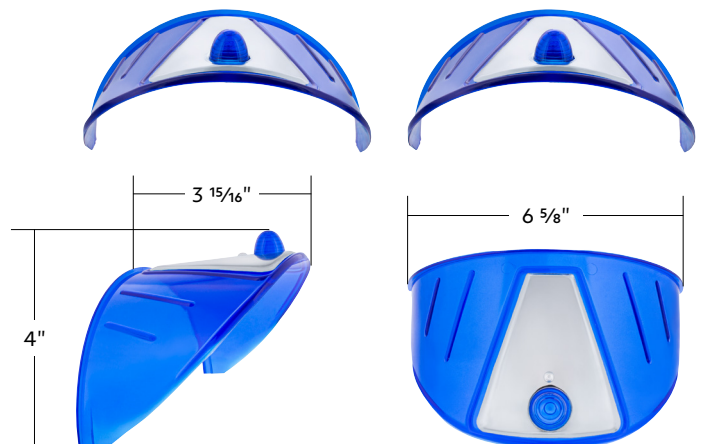

NEW ITEMS // January 2024

FUEL SENDING UNIT

1967-1971 Chevrolet & GMC Truck With 6 Cylinders

- Made with corrosion resistant stainless steel sheet metal
- Brass float just like the original
- Includes rubber seal, stainless steel lock ring, and strainer
- 5/16" diameter fuel line

111141 | Fuel Sending Unit

1 Pc. / Box

Headlight Visor: Blue (Pair)

1949-1957 Chevrolet with Single Headlight

- Visor with stainless steel accent plate
- Fits 7" headlights
- Fits 1949-1957 Chevrolet with single headlight
- 3 Additional Colors are Available:
Amber #C2001A, Green #C2001G, & Red #C2001R

C2001B | Blue - Headlight Visor

2 Pc. / Pair

T 866.327.5288 | F 888.986.6088 | classic.upauto.com

BACK IN STOCK

Chrome "BRONCO" Grille Letter Set

1966-1977 Ford Bronco

- Beautiful high quality chrome plated finish with triple chrome plating process
- Exceptional quality die-cast with gloss red inlay
- 12 speed nuts included
- Excellent upgrade for all 1966-1977 Ford Broncos
- Drill template included for easy installation
- Unique design made for aftermarket smooth style grilles without FORD lettering
- Official licensed product by Ford Motor Company

110499 | Chrome "BRONCO" Grille Letter Set | 1 Pc. / Card

NEW & IMPROVED!

Vintage Steering Wheel Spinner With Clear Removable Top & Additional Flag Inserts

- Old school steering wheel spinner for that vintage look
- Perfect for classic cars, classic trucks, hot rods, rat rods, & lead sleds
- Chrome die-cast base with black plastic knob & clear see thru cap
- Removable clear cap for installing a picture or emblem of your choice
- Intended for classics & show cars, not every day use
- Adjustable straps fit most steering wheels with grip diameter of 3/4" to 1-1/4"
- Not recommended for padded steering wheels
- Shipped in retail packaging