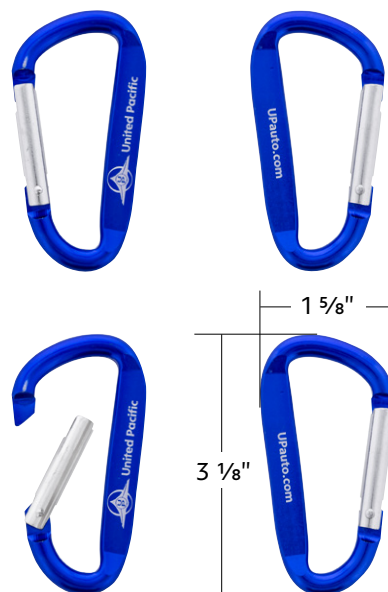

31499 | 7" Projection Light W/ Classic Style Lens | 1 Pc. / Cbox

T 866.327.5288 | F 888.986.6088 | UPcarparts.com

ULTRALIT™

20 High Power LED 5-3/4" Headlight W/ LED DRL/Position Light - Black

- High power 1000 lumens low beam and 1250 lumens high beam LED
- Bright dual function daytime running light/position light bar with 18 bright white LEDs
- Beautiful crystal clear polycarbonate front lens
- Reinforced aluminum reflector, rugged anti-vibration construction
- Direct replacement to sealed beam type headlights
- Easy plug-in design with H4 plug and male bullet plugs for position light wiring
- DOT/SAE, DRL M P HL 23 Motorcycle
- For off highway and show use only in cars and trucks
- Wire color code: **RED**=low beam, **WHITE**=high beam, **BLACK**=ground, **BROWN**=position light, **BLUE**=DRL

31029 | Headlight W/ LED DRL/Position Light | 1 Pc. / Card

20 LEDs

EASY PLUG-IN

DOT & SAE

CHROME
HIGH-QUALITY
CHROME FINISH

Interior Door Handle

1942-1948 Chevy Passenger Car

- Beautiful high quality chrome plated finish with triple chrome plating process
- Exact design and shaped as original
- Exceptional quality die-cast

C424802 | Interior Door Handle | 1 Pc. / Card

United Pacific Carabiner

- Anodized blue aluminum carabiner
- United Pacific branded
- 3-1/8" long, 1-5/8" wide

99235 | United Pacific Carabiner | 1 Pc. / Each