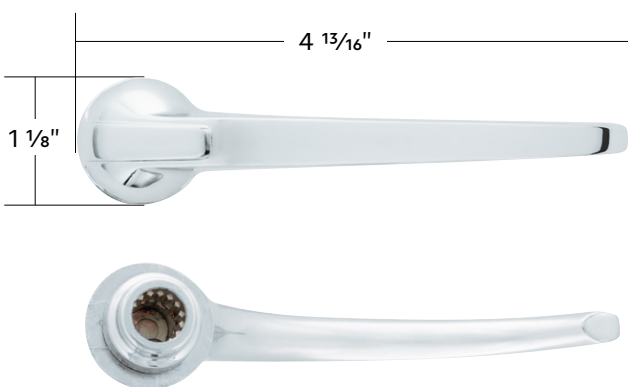

NEW ITEMS // September 2023

ULTRALIT™

High Power LED 7" Projection Light W/ Dual Color LED Halo & Classic Style Lens

Universal Fit

- Unique retro look with vintage style front lens pattern design
- Super bright 2,700 lumen high beam (4 LEDs) and 1,200 lumen projector low beam (single LED)
- 60 LEDs dual color white/amber position halo ring with amber automatic override feature
- Die cast housing & polycarbonate lens provide maximum protection & durability
- Solid state design resists shock & vibration, IP67 water resistant rating
- Easy installation. Plugs into existing headlight wiring harness
- Note: Due to large heat sink, modification to headlight bucket might be required
- LED halo requires additional wiring installation. Wiring color code: **RED**= White LED halo, **YELLOW**= Amber LED halo
- For off-road and show use only

31499 | 7" Projection Light W/ Classic Style Lens | 1 Pc. / Cbox

T 866.327.5288 | F 888.986.6088 | UPcarparts.com

ULTRALIT™

20 High Power LED 5-3/4" Headlight W/ LED DRL/Position Light - Black

- High power 1000 lumens low beam and 1250 lumens high beam LED
- Bright dual function daytime running light/position light bar with 18 bright white LEDs
- Beautiful crystal clear polycarbonate front lens
- Reinforced aluminum reflector, rugged anti-vibration construction
- Direct replacement to sealed beam type headlights
- Easy plug-in design with H4 plug and male bullet plugs for position light wiring
- DOT/SAE, DRL M P HL 23 Motorcycle
- For off highway and show use only in cars and trucks
- Wire color code: **RED**=low beam, **WHITE**=high beam, **BLACK**=ground, **BROWN**=position light, **BLUE**=DRL

31029 | Headlight W/ LED DRL/Position Light | 1 Pc. / Card

20 LEDs

EASY PLUG-IN

DOT & SAE

CHROME
HIGH-QUALITY
CHROME FINISH

Interior Door Handle

1942-1948 Chevy Passenger Car

- Beautiful high quality chrome plated finish with triple chrome plating process
- Exact design and shaped as original
- Exceptional quality die-cast