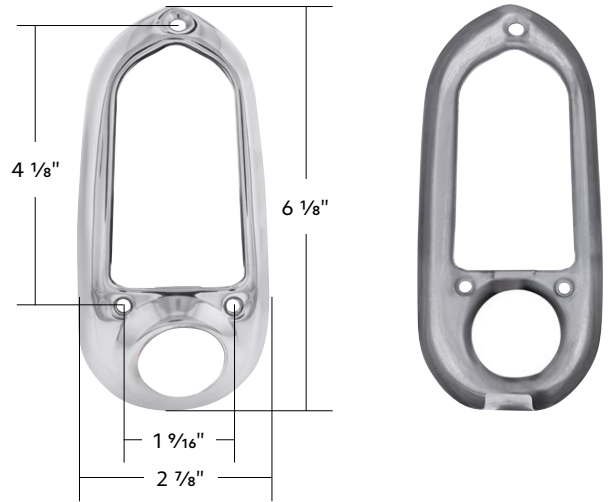

NEW & IMPROVED
C4053S-L

C4053S

C4053SL

C4053SALBD

CTL4950LED-ALS

16 LED Tail Light With Stainless Steel Rim

1949-1950 Chevy Passenger Car

- 430 stainless steel rim
- Gloss black powder coated back housing
- Super bright red LED with high quality injection molded polycarbonate lens
- Epoxy coated, fully sealed electronics
- Includes housing, mounting hardware, round reflector, socket and wires
- LED compatible flasher required for proper operation, item #90652 or 90649

CTL4950LED-ALS | Left Hand

1 Pc. / Each

CTL4950LED-ARS | Right Hand

1 Pc. / Each

16LEDs
 **EASY PLUG-IN**
 **STAINLESS STEEL RIM**

Tail Light Assembly With Stainless Steel Rim

1949-1950 Chevy Passenger Car

- Highly polished stainless steel
- Gloss black powder coated back housing
- Excellent quality red glass lens
- Modern nylon coated wiring
- Pre-installed 12V 1157 bulb

C4053SA	Pair	2 Pcs. / Pair
C4053SAL	Left Hand	1 Pc. / Each
C4053SAR	Right Hand	1 Pc. / Each

Tail Light Assembly With Stainless Steel Rim & Blue Dot

1949-1950 Chevy Passenger Car

- Highly polished stainless steel
- Gloss black powder coated back housing
- Excellent quality red glass lens and beautiful center mounted blue dot
- Modern nylon coated wiring

C4053SALBD	Left Hand	1 Pc. / Each
C4053SARBD	Right Hand	1 Pc. / Each

Stainless Steel Tail Light Rim

1949-1950 Chevy Passenger Car

- 430 stainless steel rim
- Made to exact shape and size as original for easy replacement