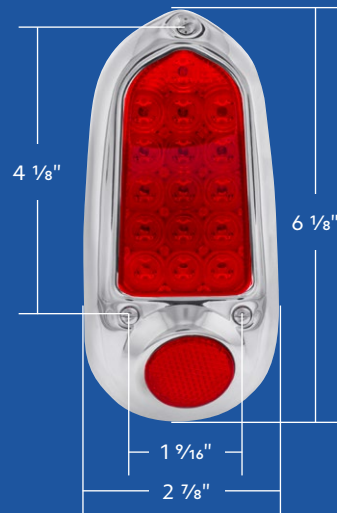

NEW & IMPROVED
C4053S-L

C4053S

C4053SL

C4053SALBD

CTL4950LED-ALS

16 LED Tail Light With Stainless Steel Rim

1949-1950 Chevy Passenger Car

- 430 stainless steel rim
- Gloss black powder coated back housing
- Super bright red LED with high quality injection molded polycarbonate lens
- Epoxy coated, fully sealed electronics
- Includes housing, mounting hardware, round reflector, socket and wires
- LED compatible flasher required for proper operation, item #90652 or 90649

CTL4950LED-ALS | Left Hand

1 Pc. / Each

CTL4950LED-ARS | Right Hand

1 Pc. / Each

16LEDs
 **EASY PLUG-IN**
 **STAINLESS STEEL RIM**

Tail Light Assembly With Stainless Steel Rim

1949-1950 Chevy Passenger Car

- Highly polished stainless steel
- Gloss black powder coated back housing
- Excellent quality red glass lens
- Modern nylon coated wiring
- Pre-installed 12V 1157 bulb

C4053SA	Pair	2 Pcs. / Pair
C4053SAL	Left Hand	1 Pc. / Each
C4053SAR	Right Hand	1 Pc. / Each

Tail Light Assembly With Stainless Steel Rim & Blue Dot

1949-1950 Chevy Passenger Car

- Highly polished stainless steel
- Gloss black powder coated back housing
- Excellent quality red glass lens and beautiful center mounted blue dot
- Modern nylon coated wiring

C4053SALBD	Left Hand	1 Pc. / Each
C4053SARBD	Right Hand	1 Pc. / Each

Stainless Steel Tail Light Rim

1949-1950 Chevy Passenger Car

- 430 stainless steel rim
- Made to exact shape and size as original for easy replacement