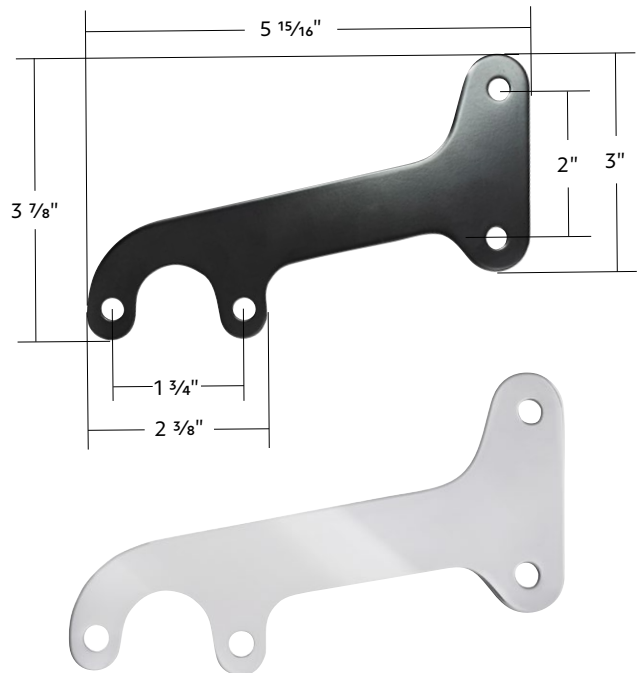

C4053SA	Pair	2 Pcs. / Pair
C4053SAL	Left Hand	1 Pc. / Each
C4053SAR	Right Hand	1 Pc. / Each

Tail Light Assembly With Stainless Steel Rim & Blue Dot

1949-1950 Chevy Passenger Car

- Highly polished stainless steel
- Gloss black powder coated back housing
- Excellent quality red glass lens and beautiful center mounted blue dot
- Modern nylon coated wiring

C4053SALBD	Left Hand	1 Pc. / Each
C4053SARBD	Right Hand	1 Pc. / Each

Stainless Steel Tail Light Rim

1949-1950 Chevy Passenger Car

- 430 stainless steel rim
- Made to exact shape and size as original for easy replacement

C4053S-L	Left Hand	1 Pc. / Each
C4053S-R	Right Hand	1 Pc. / Each

Stainless Steel Tail Light Rim With Red Reflector

1949-1950 Chevy Passenger Car

- Highly polished stainless steel
- Made to exact shape and size as original for easy replacement

C4053S	TL Bezel w/ Red Reflector	2 Pcs. / Pair
---------------	---------------------------	---------------

Tail Light Bracket

1938-1956 Ford Truck

- Excellent steel reproduction of the original
- Features original design contour and precision punched mounting holes
- Fits L/H or R/H side