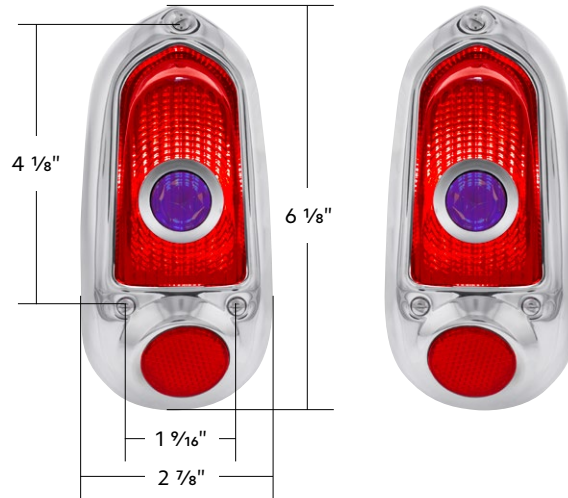

NEW & IMPROVED
C4053S-L

C4053S

C4053SL

C4053SALBD

CTL4950LED-ALS

16 LED Tail Light With Stainless Steel Rim

1949-1950 Chevy Passenger Car

- 430 stainless steel rim
- Gloss black powder coated back housing
- Super bright red LED with high quality injection molded polycarbonate lens
- Epoxy coated, fully sealed electronics
- Includes housing, mounting hardware, round reflector, socket and wires
- LED compatible flasher required for proper operation, item #90652 or 90649

CTL4950LED-ALS | Left Hand

1 Pc. / Each

CTL4950LED-ARS | Right Hand

1 Pc. / Each

16LEDs
 **EASY PLUG-IN**
 **STAINLESS STEEL RIM**

Tail Light Assembly With Stainless Steel Rim

1949-1950 Chevy Passenger Car

- Highly polished stainless steel
- Gloss black powder coated back housing
- Excellent quality red glass lens
- Modern nylon coated wiring
- Pre-installed 12V 1157 bulb

C4053SA	Pair	2 Pcs. / Pair
C4053SAL	Left Hand	1 Pc. / Each
C4053SAR	Right Hand	1 Pc. / Each

Tail Light Assembly With Stainless Steel Rim & Blue Dot

1949-1950 Chevy Passenger Car

- Highly polished stainless steel
- Gloss black powder coated back housing
- Excellent quality red glass lens and beautiful center mounted blue dot
- Modern nylon coated wiring

C4053SALBD	Left Hand	1 Pc. / Each
C4053SARBD	Right Hand	1 Pc. / Each

Stainless Steel Tail Light Rim

1949-1950 Chevy Passenger Car

- 430 stainless steel rim
- Made to exact shape and size as original for easy replacement