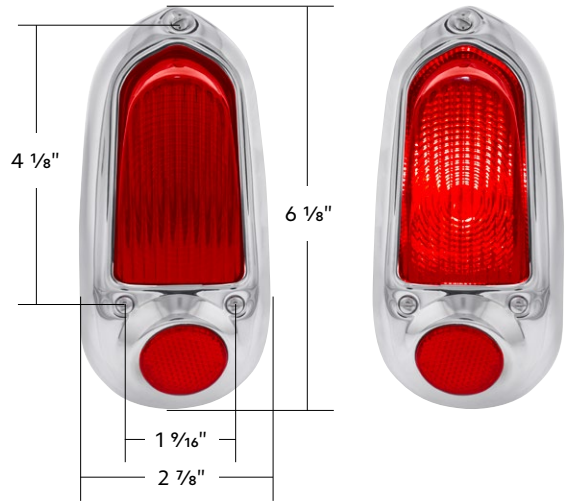

NEW & IMPROVED
C4053S-L

C4053S

C4053SL

C4053SALBD

CTL4950LED-ALS

16 LED Tail Light With Stainless Steel Rim

1949-1950 Chevy Passenger Car

- 430 stainless steel rim
- Gloss black powder coated back housing
- Super bright red LED with high quality injection molded polycarbonate lens
- Epoxy coated, fully sealed electronics
- Includes housing, mounting hardware, round reflector, socket and wires
- LED compatible flasher required for proper operation, item #90652 or 90649

CTL4950LED-ALS | Left Hand

1 Pc. / Each

CTL4950LED-ARS | Right Hand

1 Pc. / Each

16LEDs
 **EASY PLUG-IN**
 **STAINLESS STEEL RIM**

Tail Light Assembly With Stainless Steel Rim

1949-1950 Chevy Passenger Car

- Highly polished stainless steel
- Gloss black powder coated back housing
- Excellent quality red glass lens
- Modern nylon coated wiring
- Pre-installed 12V 1157 bulb

C4053SA	Pair	2 Pcs. / Pair
C4053SAL	Left Hand	1 Pc. / Each
C4053SAR	Right Hand	1 Pc. / Each

Tail Light Assembly With Stainless Steel Rim & Blue Dot

1949-1950 Chevy Passenger Car

- Highly polished stainless steel
- Gloss black powder coated back housing
- Excellent quality red glass lens and beautiful center mounted blue dot
- Modern nylon coated wiring

C4053SALBD	Left Hand	1 Pc. / Each
C4053SARBD	Right Hand	1 Pc. / Each

Stainless Steel Tail Light Rim

1949-1950 Chevy Passenger Car

- 430 stainless steel rim
- Made to exact shape and size as original for easy replacement