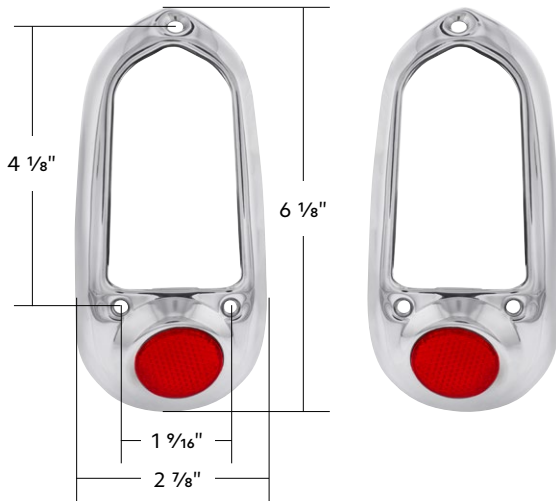

NEW & IMPROVED
C4053S-L

C4053S

C4053SL

C4053SALBD

CTL4950LED-ALS

16 LED Tail Light With Stainless Steel Rim

1949-1950 Chevy Passenger Car

- 430 stainless steel rim
- Gloss black powder coated back housing
- Super bright red LED with high quality injection molded polycarbonate lens
- Epoxy coated, fully sealed electronics
- Includes housing, mounting hardware, round reflector, socket and wires
- LED compatible flasher required for proper operation, item #90652 or 90649

C4053SA	Pair	2 Pcs. / Pair
C4053SAL	Left Hand	1 Pc. / Each
C4053SAR	Right Hand	1 Pc. / Each

Tail Light Assembly With Stainless Steel Rim & Blue Dot

1949-1950 Chevy Passenger Car

- Highly polished stainless steel
- Gloss black powder coated back housing
- Excellent quality red glass lens and beautiful center mounted blue dot
- Modern nylon coated wiring

C4053SALBD	Left Hand	1 Pc. / Each
C4053SARBD	Right Hand	1 Pc. / Each

Stainless Steel Tail Light Rim

1949-1950 Chevy Passenger Car

- 430 stainless steel rim
- Made to exact shape and size as original for easy replacement

C4053S-L	Left Hand	1 Pc. / Each
C4053S-R	Right Hand	1 Pc. / Each

Stainless Steel Tail Light Rim With Red Reflector

1949-1950 Chevy Passenger Car

- Highly polished stainless steel
- Made to exact shape and size as original for easy replacement