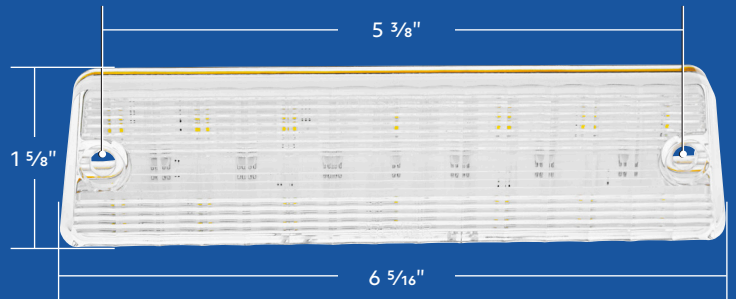

For Cargo Light