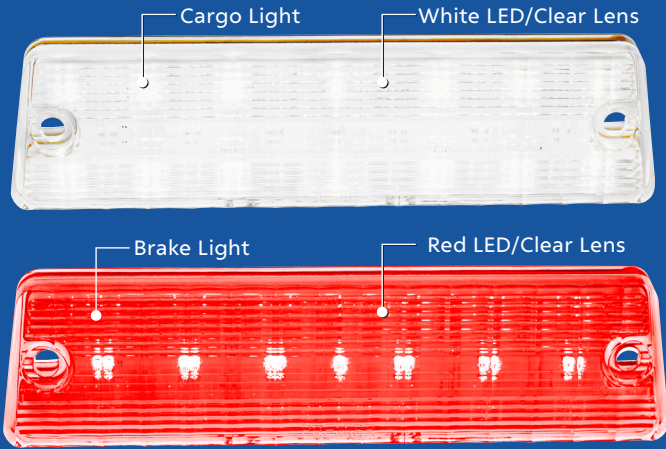

NEW ITEMS // February 2023

*Housing not included