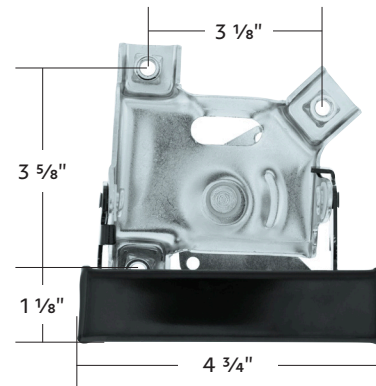

### 21 LED Cargo & Brake Light

1988-1993 Chevy & GMC Truck

- 14 white LED cargo light with integrated 7 red LED 3rd brake light feature
- Easy plug-in design with OE style plug for cargo light
- Third brake light requires additional wiring. Wiring instructions included
- Epoxy coated, fully sealed electronics
- Energy efficient solid-state circuit board engineered for 12V DC systems
- Lifetime warranty on LED diodes

### Tailgate Handle

1981-1991 Chevy & GMC Fleetside Truck

- Excellent steel reproduction with all of the original contour and detail
- Easy installation with OE spec welded square nuts
- Black painted handle with rolled edges just like original