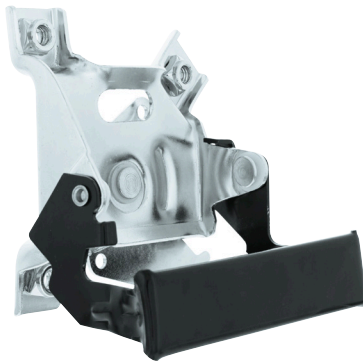

### 21 LED Cargo & Brake Light

1988-1993 Chevy & GMC Truck

- 14 white LED cargo light with integrated 7 red LED 3rd brake light feature
- Easy plug-in design with OE style plug for cargo light
- Third brake light requires additional wiring. Wiring instructions included
- Epoxy coated, fully sealed electronics
- Energy efficient solid-state circuit board engineered for 12V DC systems
- Lifetime warranty on LED diodes

110549 | 21 LED Cargo & Brake Light

| 1 Pc. / Card

### Tailgate Handle

1981-1991 Chevy & GMC Fleetside Truck

- Excellent steel reproduction with all of the original contour and detail
- Easy installation with OE spec welded square nuts
- Black painted handle with rolled edges just like original