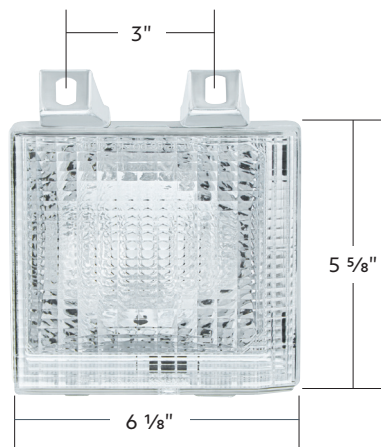

## 1988-1998 Chevrolet & GMC Truck Stainless Steel Door Mirror

- Quality stainless steel mirror cover with a brushed look
- Black EDP original style steel J-arm and base
- High quality steel base and arm with fold-away design
- Rubber pad and mounting screws included
- Also fits 1995-1998 Tahoe, 1988-1994 Blazer, 1988-1994 GMC Jimmy, and 1992-1998 GMC Yukon

## 1983-88 Chevy Truck & Suburban Parking & Turn Signal Light

- Quality reproduction of the original lens pattern and housing
- Durable ABS rear housing with opening for OE style light socket (not included)