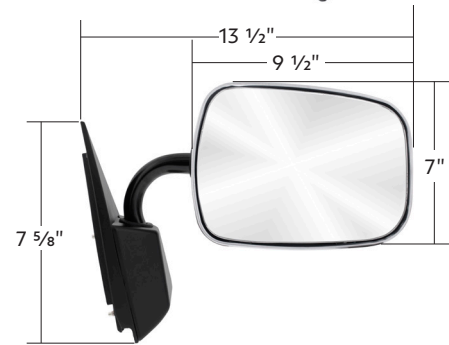

## 1988-1998 Chevrolet & GMC Truck Stainless Steel Door Mirror

- Quality stainless steel mirror cover with a brushed look
- Black EDP original style steel J-arm and base
- High quality steel base and arm with fold-away design
- Rubber pad and mounting screws included
- Also fits 1995-1998 Tahoe, 1988-1994 Blazer, 1988-1994 GMC Jimmy, and 1992-1998 GMC Yukon

## 1983-88 Chevy Truck & Suburban Parking & Turn Signal Light

- Quality reproduction of the original lens pattern and housing
- Durable ABS rear housing with opening for OE style light socket (not included)