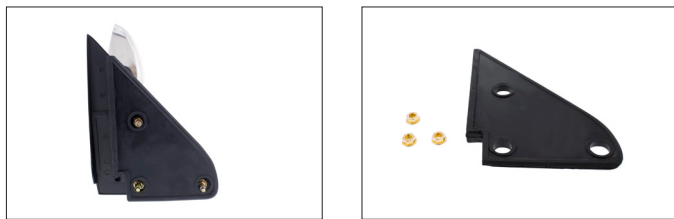

## 1988-1998 Chevrolet & GMC Truck Stainless Steel Door Mirror

- Quality stainless steel mirror cover with a brushed look
- Black EDP original style steel J-arm and base
- High quality steel base and arm with fold-away design
- Rubber pad and mounting screws included
- Also fits 1995-1998 Tahoe, 1988-1994 Blazer, 1988-1994 GMC Jimmy, and 1992-1998 GMC Yukon

## 1983-88 Chevy Truck & Suburban Parking & Turn Signal Light

- Quality reproduction of the original lens pattern and housing
- Durable ABS rear housing with opening for OE style light socket (not included)