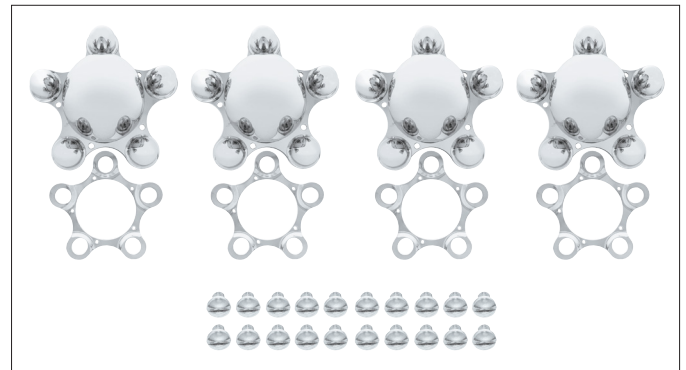

NEW DESIGN

United Pacific Flat Bill Cap

- 5 panel structured black and gray hat
- Classic UPI logo embroidery
- Adjustable Snapback

99099 Flat Bill Cap 1 Pc. / Each