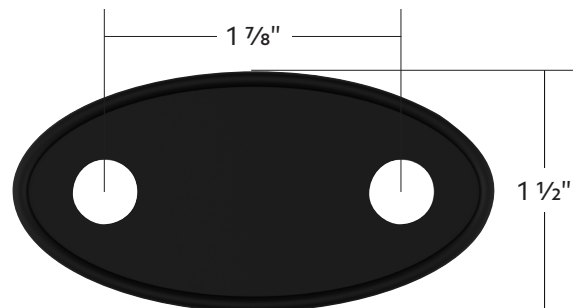

1947-55 Chevy & GMC Truck

Rubber Door Mirror Mounting Pad

- Quality reproduction with silicon rubber
- Original style helps protect paint from scratches
- Raised lip to keep pad in place

110702	Door Mirror Mounting Pad	1 Pc. / Each