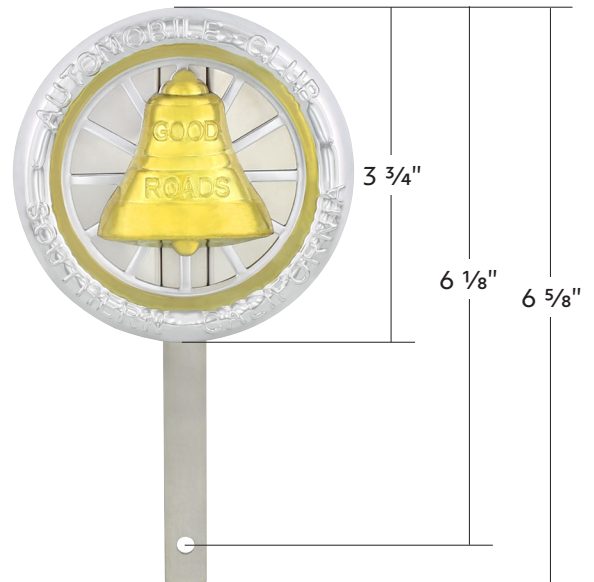

### Rubber Door Mirror Mounting Pad

- Quality reproduction with silicon rubber
- Original style helps protect paint from scratches
- Raised lip to keep pad in place

110702	Door Mirror Mounting Pad	1 Pc. / Each
--------	--------------------------	--------------

### Chrome 5 on 5" Vintage Spider Wheel Hub Cover (4/Set)

- Beautiful high quality chrome plated finish with triple chrome plating process
- 5 on 5" bolt pattern
- Best on the market, made of die-cast metal, not plastic
- Comes complete with mounting hardware
- These fit most wheels and give your vehicles a cool look
- Set of four

**C8061** Spider Wheel Hub Cover 4 Pc. / Set

**NEW DESIGN**

### United Pacific Flat Bill Cap

- 5 panel structured black and gray hat
- Classic UPI logo embroidery
- Adjustable Snapback

**99099** Flat Bill Cap 1 Pc. / Each

**BACK IN STOCK**